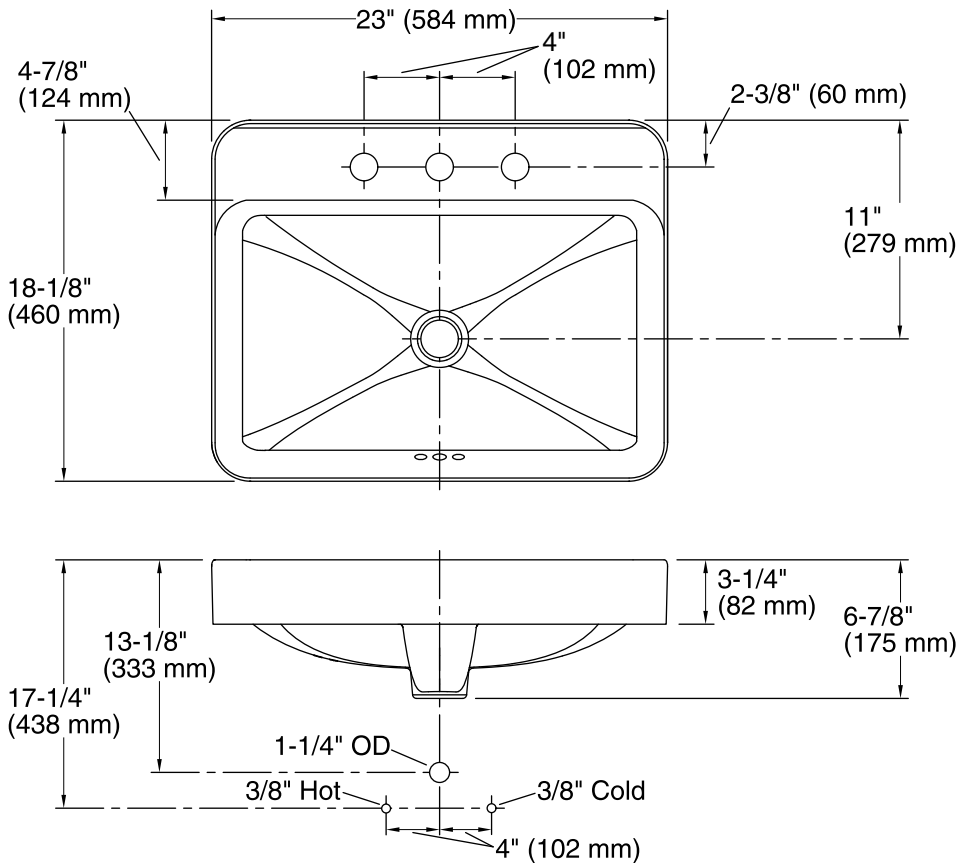

## Features

- Vitreous china.
- Above-counter.
- Rectangular basin with a contemporary design.
- With overflow.
- 8-inch centers.
- 23" ( 584 mm) X 18-1/8" (460 mm)

**ADA**

### Technical Information

All product dimensions are nominal.

Bowl configuration:	Single
Installation:	Above-counter
Bowl area (Only)	Length: 22" (559 mm) Width: 13-1/4" (337 mm) Water depth: 3-3/4" (95 mm)
Number of deck holes:	3
Faucet hole(s):	1-3/8" (35 mm)
Drain hole:	1-3/8" (35 mm)
Template:	Above-counter, 1144641-7, required, included