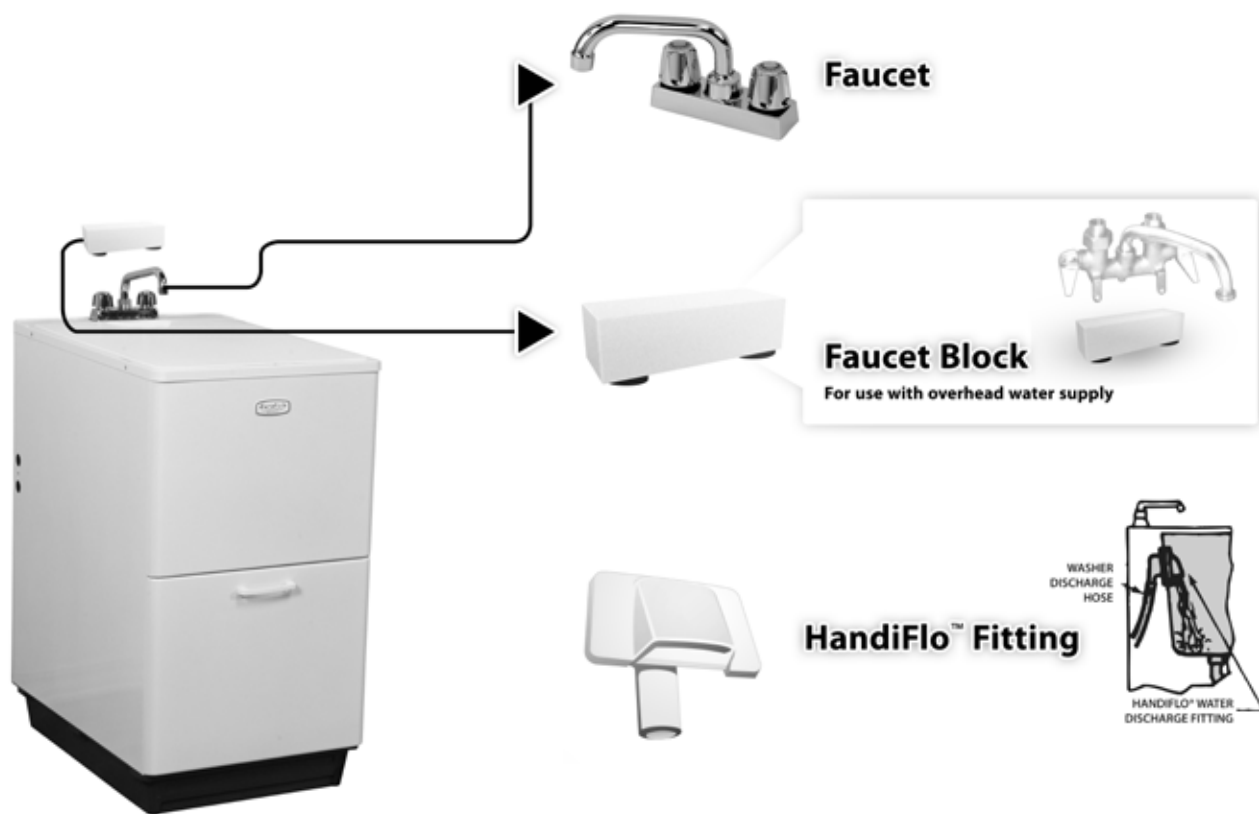

SEE PAGE 2 FOR A LIST OF ACCESSORIES!

Design features:

- Quality built "appliance-like" cabinet, fully factory assembled
- Electro-galvanized steel cabinet with baked on appliance-grade white enamel finish
- 19 Gallon capacity, extra deep molded Co-Polypure® 13" tub with smooth surface
- Includes large, concealed storage shelf beneath the tub
- Leakproof, integrally molded-in drain with stopper
- Connects to standard 1-1/2" P or S trap
- Accommodates single or dual-handle faucet with 4" center
- Includes leg levelers for uneven floors
- Includes top cover

Specifications

Colors & Models:	Model	Mounting	H x W x D	UPC
White	91	Floor	35-1/2" x 19-1/4" x 28"	6 71031 00226 6

General: Furnish and install as shown on plans, DURATUB® Laundry Cabinet model ____ (91) as manufactured by E.L. Mustee & Sons, Inc. Cabinet length to be 28" with 19-1/4" width and 35-1/2" height with built-in levelers. Cabinet shall be electro-galvanized steel with baked-on enamel finish. Laundry tub shall be one-piece molded Co-Polypure™ resin with matched metal molds under extreme heat and pressure. Tub shall include an integrally molded drain assembly for connection to standard 1 1/2" P or S-trap. Drain stopper and top cover included. 19 gallon capacity tub, 13" deep. Color: ____ (White) Weight: 58 lbs.

Optional Accessories:

► **Faucet**

Model No.

93.600

UPC

6 71031 00232 7

Chrome finish, 4" center set brass faucet. 7" swing spout with aerator, level handles, replaceable seats and stems. Aerator or hose end.

► **Faucet Block**

Model No.

20.600

UPC

6 71031 00031 6

Used when water supply lines are above the tub. Mounts to tub shelf when using a clamp-on faucet.

► **HandiFlo™ Fitting**

Model No.