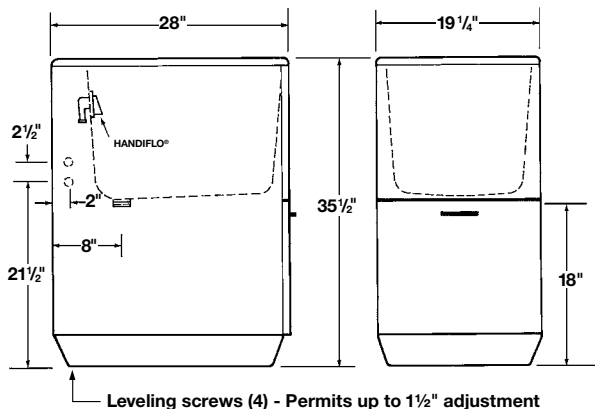

SEE PAGE 2 FOR A LIST OF ACCESSORIES!

Design features:

- Quality built "appliance-like" cabinet, fully factory assembled
- Electro-galvanized steel cabinet with baked on appliance-grade white enamel finish
- 19 Gallon capacity, extra deep molded Co-Polypure® 13" tub with smooth surface
- Includes large, concealed storage shelf beneath the tub
- Leakproof, integrally molded-in drain with stopper
- Connects to standard 1-1/2" P or S trap
- Accommodates single or dual-handle faucet with 4" center
- Includes leg levelers for uneven floors
- Includes top cover

Specifications

Colors & Models:	Model	Mounting	H x W x D	UPC
White	91	Floor	35-1/2" x 19-1/4" x 28"	6 71031 00226 6

General: Furnish and install as shown on plans, DURATUB® Laundry Cabinet model ____ (91) as manufactured by E.L. Mustee & Sons, Inc. Cabinet length to be 28" with 19-1/4" width and 35-1/2" height with built-in levelers. Cabinet shall be electro-galvanized steel with baked-on enamel finish. Laundry tub shall be one-piece molded Co-Polypure™ resin with matched metal molds under extreme heat and pressure. Tub shall include an integrally molded drain assembly for connection to standard 1 1/2" P or S-trap. Drain stopper and top cover included. 19 gallon capacity tub, 13" deep. Color: ____ (White) Weight: 58 lbs.

Optional Accessories:

► **Faucet**

Model No.

93.600

UPC

6 71031 00232 7

Chrome finish, 4" center set brass faucet. 7" swing spout with aerator, level handles, replaceable seats and stems. Aerator or hose end.

► **Faucet Block**

Model No.

20.600

UPC

6 71031 00031 6

Used when water supply lines are above the tub. Mounts to tub shelf when using a clamp-on faucet.

► **HandiFlo™ Fitting**

Model No.