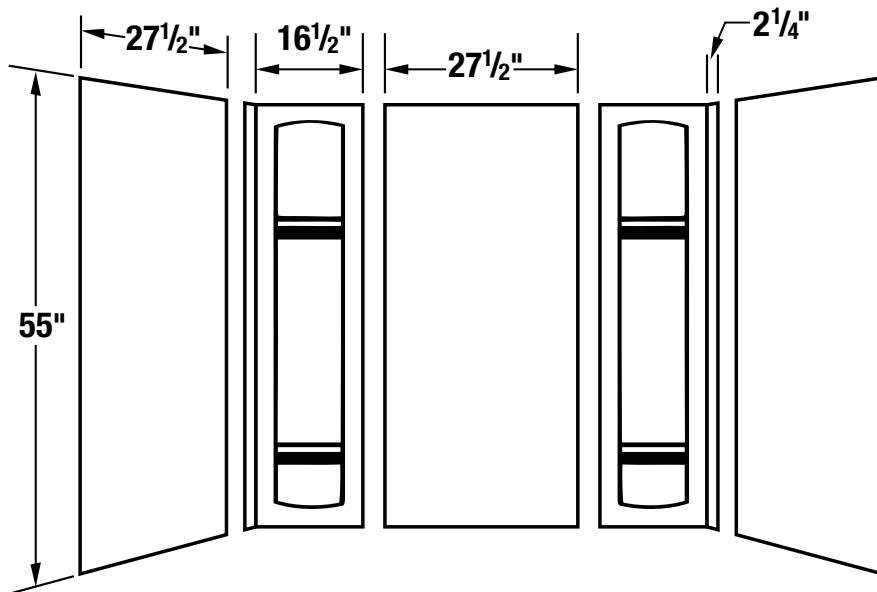

SEE PAGE 2 FOR A LIST OF ACCESSORIES! ▶

Design features:

- Formed from high-grade thermoplastic
- Ideal for new or remodel projects...fits all Topaz™ Fiberglass Bathtubs, as well as standard 30" x 60" bathtubs of other manufacturers.
- Panels can be trimmed to simplify installation in out-of-plumb alcoves or for installing DURATRIM® window kits
- Includes four large, molded-in, self-draining shelf ideal for shampoo, soap, etc.
- Five panel wall system with seamless corner panels and overlapping edges, create a watertight wall surround.
- Adhesive mounts to drywall or like surfaces
- Available in white.
- Smooth, colorfast satin finish, resists scuffs.
- Mold and mildew-resistant...easy to clean

Specifications

Model	Color	Fits Bathtub	UPC
950	White	30" x 60"	6 71031 00235 8

General: Furnish and install per plans, DURAWALL® Bathtub Walls model 950, as manufactured by E.L. Mustee & Sons, Inc. The white thermoplastic wall system shall be 5-piece construction with four built-in shelves and seamless, overlapping corner panels.

Requires three to five 11 oz. cartridges of panel adhesive labeled for bonding to Bathtub and Shower walls.

Don't use adhesive containing tar, asphalt, lacquer thinner or toluene.

▶ **TOPAZ™ Premium Fiberglass Bathtubs, 30"x 60"**

Model No.	Size	UPC
390.305	18"	6 71031 00452 9
390.301	24"	6 71031 00359 1
390.306	36"	6 71031 00434 5
390.307	42"	6 71031 00435 2
390.302	48"	6 71031 00360 7