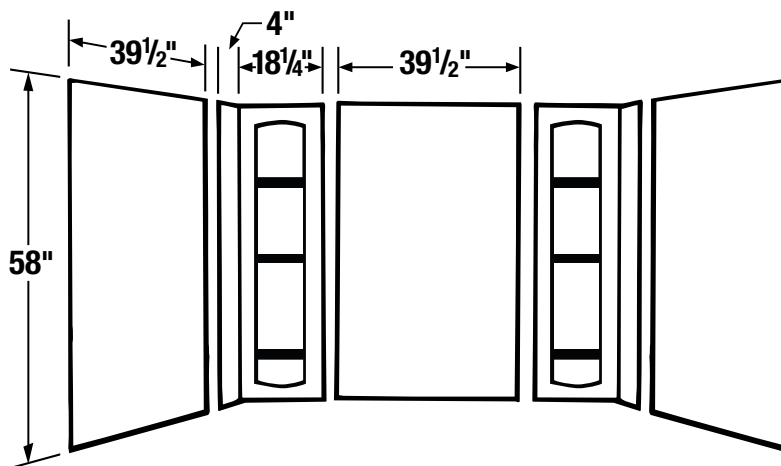

SEE PAGE 2 FOR A LIST OF ACCESSORIES! ▶

Design features:

- Formed from high-grade thermoplastic
- Ideal for new or remodel projects...fits all Topaz™ Fiberglass Bathtubs, as well as standard 30" x 60" or 32" x 60" bathtubs, and larger bathtubs & whirlpools up to 42" deep by 72" wide of other manufacturers.
- Panels can be trimmed to simplify installation in out-of-plumb alcoves or for installing DURATRIM® window kits
- Includes six large, molded-in, self-draining shelf ideal for shampoo, soap, etc.
- Five panel wall system with seamless corner panels and overlapping edges, create a watertight wall surround.
- Adhesive mounts to drywall or like surfaces
- Available in white or bone.
- Smooth, colorfast glossy finish, resists scuffs.
- Mold and mildew-resistant...easy to clean

Specifications

Model	Color	Fits Alcove	UPC
56WHT	White	Up to 42" deep by 72" wide	6 71031 00288 4
56BN	Bone	Up to 42" deep by 72" wide	6 71031 00289 1

General: Furnish and install as shown on plans DURAWALL® Bathtub Walls, model 56, as manufactured by E.L. Mustee & Sons, Inc. The deluxe hi-impact Co/Poly wall system shall be five-piece construction with six formed shelves, and one-piece, seamless corner panels with overlapping edges and have uniform color throughout entire thickness. Color _____ (White, Bone).

Model No.	Size	UPC
390.305	18"	6 71031 00452 9
390.301	24"	6 71031 00359 1
390.306	36"	6 71031 00434 5
390.307	42"	6 71031 00435 2
390.302	48"	6 71031 00360 7