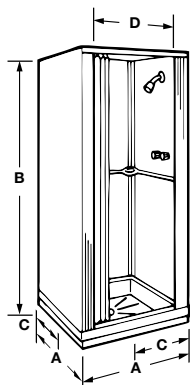

- Available in both standard and extended bases;

Model 140 Standard Base

Standard bases include a PVC drain for direct connection to a 2" (Sch. 40) ABS, PVC or iron DWV pipe.

Model 142 Extended Base

Extended bases eliminate the need to position the shower stall base directly over the floor drain. This offset allows for greater freedom in positioning the shower. Includes side outlet drain for 1-1/2" PVC pipe.

Specifications

| Model | Color | Size | Base | A | B | C | D | UPC |
|-------|-------|-----------|----------|---------|---------|----------|-----|-----------------|
| 140 | White | 36" X 36" | Standard | 36-5/8" | 75-3/8" | 18-5/16" | 28" | 6 71031 00316 4 |
| 142 | White | 36" X 36" | Extended | 36-5/8" | 77-7/8" | 18-5/16" | 28" | 6 71031 00317 1 |

Design features:

- Both doors fit all DURASTALL® shower stalls
- Sturdy, rust-resistant, engineered aluminum frame with polished chrome finish
- May be hung to open to accommodate a left or right hand opening
- Continuous-pull handle with magnetic seal
- Easy to install and clean...all components are mold and mildew resistant.
- Door height is 64"

Glass Door

| Model | Type Panel | UPC | Opening (W x H) | Height |
|--------|---------------|-----------------|-----------------|--------|
| 48.700 | Obscure Glass | 6 71031 00170 2 | 28" x 64" | 64" |