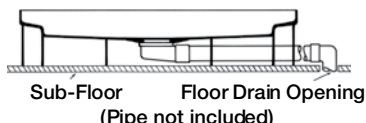

SEE PAGE 2 FOR A LIST OF ACCESSORIES!

Model 140 shown with optional glass door.

Design features:

DURASTALL® Model 140 & 142 includes...

- Slip-resistant floor with drain
- Shower valve and head
- Shower curtain and curtain rod
- Safety railing with molded-in soap dish and shampoo holder
- Mold and mildew-resistant components
- Knock-down construction makes portability extremely easy and is free-standing when assembled.
- Optional shower door is available.
- Easy to assemble and install.

- Available in both standard and extended bases;

Model 140 Standard Base

Standard bases include a PVC drain for direct connection to a 2" (Sch. 40) ABS, PVC or iron DWV pipe.

Model 142 Extended Base

Extended bases eliminate the need to position the shower stall base directly over the floor drain. This offset allows for greater freedom in positioning the shower. Includes side outlet drain for 1-1/2" PVC pipe.

Specifications

| Model | Color | Size | Base | A | B | C | D | UPC |
|-------|-------|-----------|----------|---------|---------|----------|-----|-----------------|
| 140 | White | 36" X 36" | Standard | 36-5/8" | 75-3/8" | 18-5/16" | 28" | 6 71031 00316 4 |
| 142 | White | 36" X 36" | Extended | 36-5/8" | 77-7/8" | 18-5/16" | 28" | 6 71031 00317 1 |

Design features:

- Both doors fit all DURASTALL® shower stalls
- Sturdy, rust-resistant, engineered aluminum frame with polished chrome finish
- May be hung to open to accommodate a left or right hand opening
- Continuous-pull handle with magnetic seal
- Easy to install and clean...all components are mold and mildew resistant.
- Door height is 64"