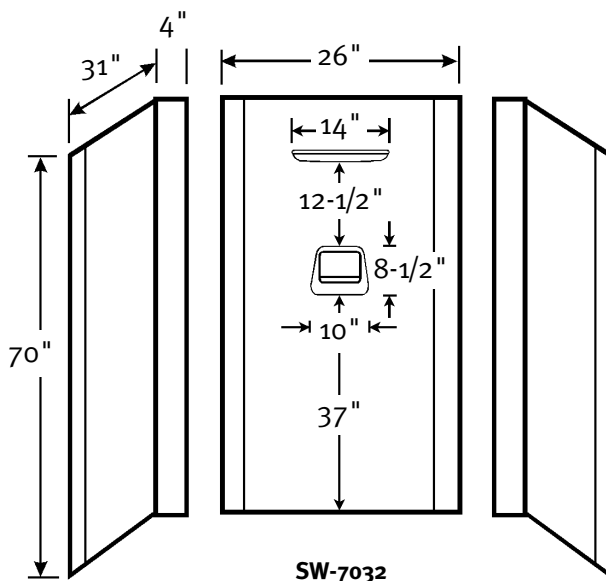

Manufactured from Swan High-Gloss
(see page 2 for detailed information)

WARRANTY
Limited Lifetime – Residential
Limited 5-year – Commercial

FEATURES

- Ultra-bright, glossy surface comes from durable, baked-on finish
- Includes all materials needed for installation
- The SW-7032 is a glue-up 3-piece shower wall panel system
- Compression molded

SW-7032

Designed to fit base areas
32" wide x 32" deep or smaller x 70" high
(813 mm x 813 mm x 1778 mm)

SPECIFICATIONS

SW-7032 High-Gloss Shower Wall Kit

Model	Part	Base Area Designed To Fit	Ship Wt. Lb.	Ship UPS	Carton Dims. In.	Cu. Ft.
SW-7032	SW07032	32" W x 32" D* x 70" H (*or smaller) (813 mm x 813 mm x 1778 mm)	48	-	74 x 34 x 6	8.74

Kit Includes: One back panel with molded-in soap dish and shampoo shelf, two end panels, one roll of pressure sensitive tape, three tubes of adhesive, one tube of caulk and complete installation instructions.