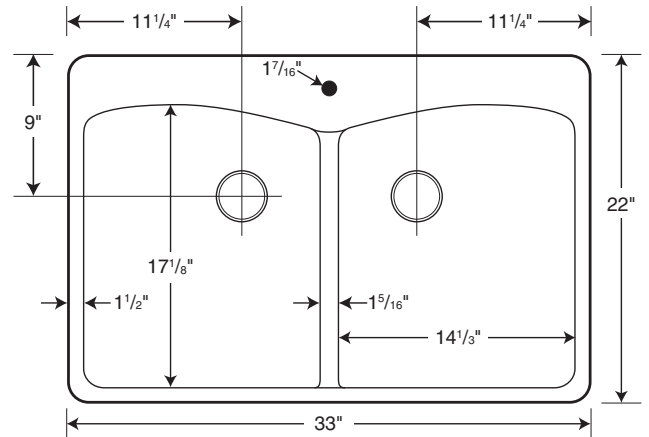

○ Drill Points ● Pre-drilled

Capacity: 9-1/2 gallons per each bowl

SPECIFICATIONS

QZED-3322 Large/Small Bowl

Model	Part	Nominal Dimensions	Ship Wt. Lb.	Ship FedEx	Carton Dims. In.	Cu. Ft.
QZED-3322	QZ03322ED	33" W x 22" D (838 mm x 559 mm)	50	FedEx	37 x 25 x 13	6.96