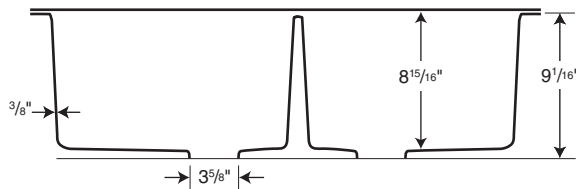

○ Drill Points ● Pre-drilled

Capacity: 9-1/2 gallons per each bowl

SPECIFICATIONS

QZED-3322 Large/Small Bowl

Model	Part	Nominal Dimensions	Ship Wt. Lb.	Ship FedEx	Carton Dims. In.	Cu. Ft.
QZED-3322	QZ03322ED	33" W x 22" D (838 mm x 559 mm)	50	FedEx	37 x 25 x 13	6.96