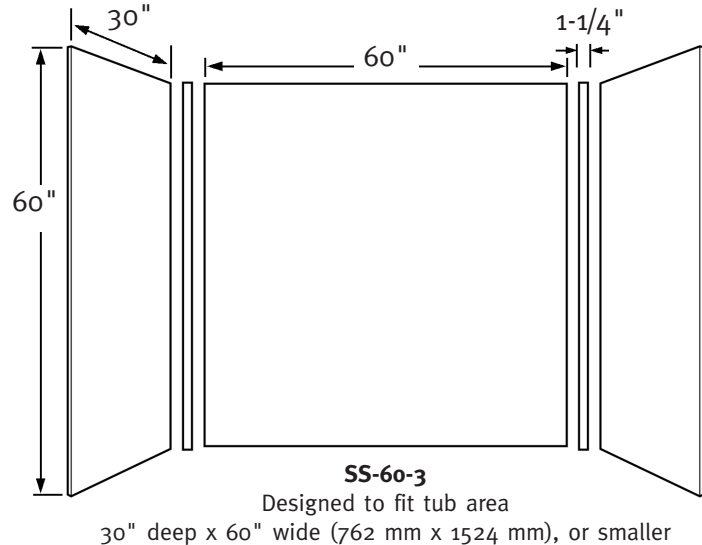

SPECIFICATIONS

SS-60-3 Bathtub 3-Panel Wall Kit

Model	Part	Tub Area Designed To Fit	Ship Wt. Lb.	Ship FedEx	Carton Dims. In.	Cu. Ft.
SS-60-3	SS00603	30" D x 60" W (762 mm x 1524 mm) (or smaller)	145	–	66 x 66 x 4	10.08

Kit Includes: One flat back panel, two flat side panels, two corner moldings and installation instructions.

Soap dishes and installation kit (**SS-29**) sold separately.

Packaging: Each kit is packed in a flat, rectangular carton.