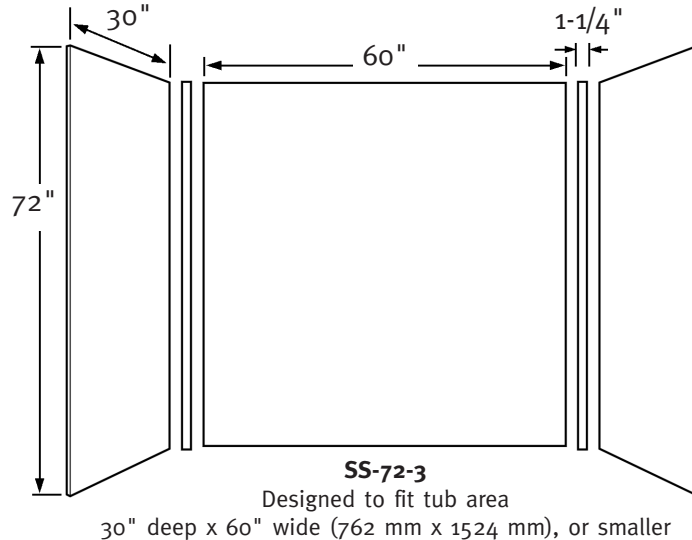

**SPECIFICATIONS**
**SS-72-3 Bathtub 3-Panel Wall Kit**

Model	Part	Tub Area Designed To Fit	Ship Wt. Lb.	Ship FedEx	Carton Dims. In.	Cu. Ft.
SS-72-3	SS00723	30" D x 60" W (762 mm x 1524 mm) (or smaller)	165	–	78 x 66 x 4	11.92

Kit Includes: One flat back panel, two flat side panels, two corner moldings and installation instructions.

 Soap dishes and installation kit (**SS-29**) sold separately.

Packaging: Each kit is packed in a flat, rectangular carton.