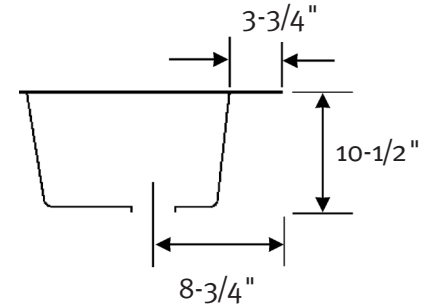

**Manufactured from Swanstone**  
(See page 2 for detailed information.)

WARRANTY  
Limited Lifetime – Residential  
Limited 10 -year – Commercial

**FEATURES**

- Renewable surface will not wear away.
- Highest resistance of impact from heavy objects with no surface coating to chip or crack.
- Will not mold or mildew.
- Available in solid and aggregate colors.
- Flat deck—allows for a variety of faucet applications and includes five drill points.
- Easily installs as a drop-in or undermount for an upgraded laundry room look.
- Uses standard 3-1/2" drain (not included).

**SSUS-S**  
17-1/4" W x 20" D  
(438 mm x 508 mm)  
A 14", B 14"  
Capacity: 7 gallons

**SPECIFICATIONS**

**SSUS-S Swanstone Compact Utility Sink**

Model	Part	Nominal Dimensions	Ship Wt. Lb.	Ship FedEx	Carton Dims. In.	Cu. Ft.
SSUS-S	SSUS2000	17-1/4" W x 20" D (438 mm x 508 mm)	12	FedEx	23 x 22 x 14	4.10

Fits opening of 15-5/8" W x 18-5/8" D (403 mm x 473 mm)

Includes: One utility sink, hardware for countertop attachment and installation instructions.

Packaging: Individual carton.

Note: Five starter holes are countersunk on the underside of the utility sink to accommodate a single, 4-inch or 8-inch faucet.