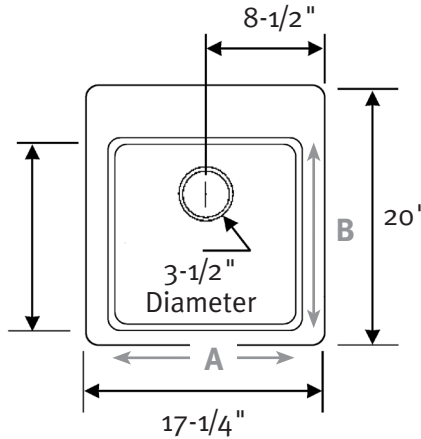

**Manufactured from Swanstone**  
(See page 2 for detailed information.)

WARRANTY  
Limited Lifetime – Residential  
Limited 10 -year – Commercial

**FEATURES**

- Renewable surface will not wear away.
- Highest resistance of impact from heavy objects with no surface coating to chip or crack.
- Will not mold or mildew.
- Available in solid and aggregate colors.
- Flat deck—allows for a variety of faucet applications and includes five drill points.
- Easily installs as a drop-in or undermount for an upgraded laundry room look.
- Uses standard 3-1/2" drain (not included).

**SSUS-S**  
17-1/4" W x 20" D  
(438 mm x 508 mm)  
A 14", B 14"  
Capacity: 7 gallons

**SPECIFICATIONS**

**SSUS-S Swanstone Compact Utility Sink**

Model	Part	Nominal Dimensions	Ship Wt. Lb.	Ship FedEx	Carton Dims. In.	Cu. Ft.
SSUS-S	SSUS2000	17-1/4" W x 20" D (438 mm x 508 mm)	12	FedEx	23 x 22 x 14	4.10

Fits opening of 15-5/8" W x 18-5/8" D (403 mm x 473 mm)

Includes: One utility sink, hardware for countertop attachment and installation instructions.

Packaging: Individual carton.

Note: Five starter holes are countersunk on the underside of the utility sink to accommodate a single, 4-inch or 8-inch faucet.