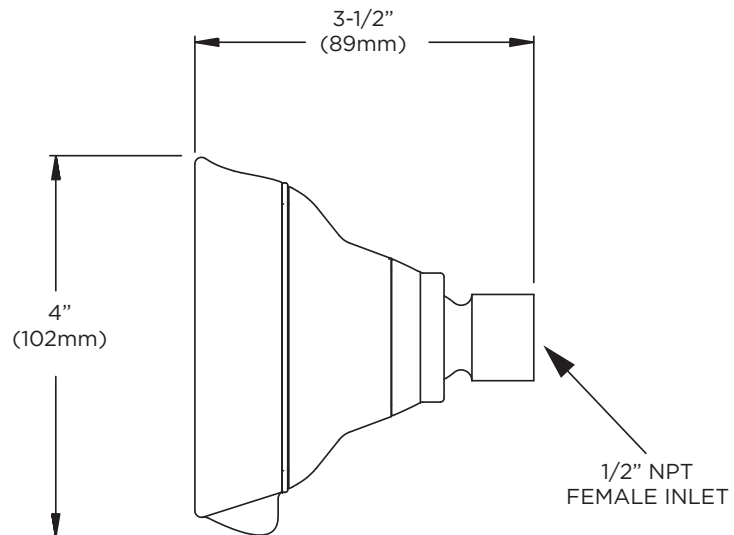

SPEAKMAN® S-3014

Caspian Shower Head

FEATURES:

- 5 plungers, 45 sprays
- 12 center massage jets
- Durable plastic construction
- Spray adjusting faceplate
- Patented plungers resist scale buildup
- 1/2 in. NPT inlet
- 2.5 gpm (9.5 L/min) flow rate

FINISH:

PC BN

OPTIONS:

Add suffix to model #

- 2.0 gpm (7.6 L/min) flow rate ☐ -E2

COMPLIANCE:

- ASME A112.18.1/CSA B125.1 compliant
- WaterSense certified (E2)

WARRANTY:

- Limited Lifetime Warranty (consumer use)
- 1 Year Limited (commercial use)

DIMENSIONS:

NOTE: 1. All dimensions are in inches (millimeters) unless otherwise specified and are subject to change without notice.

Architect/Engineer Approval Space:

SPEAKMAN
400 ANCHOR MILL ROAD
NEW CASTLE, DE 19720

P: 800-537-2107
F: 800-977-2747
W: WWW.SPEAKMAN.COM
R: AUGUST 2016