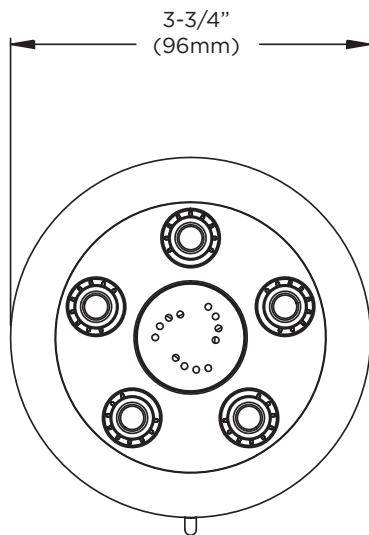

SPEAKMAN® S-3014

Caspian Shower Head

FEATURES:

- 5 plungers, 45 sprays
- 12 center massage jets
- Durable plastic construction
- Spray adjusting faceplate
- Patented plungers resist scale buildup
- 1/2 in. NPT inlet
- 2.5 gpm (9.5 L/min) flow rate

FINISH:

PC BN

OPTIONS:

 Add suffix to model #

- 2.0 gpm (7.6 L/min) flow rate -E2

COMPLIANCE:

- ASME A112.18.1/CSA B125.1 compliant
- WaterSense certified (E2)

WARRANTY:

- Limited Lifetime Warranty (consumer use)
- 1 Year Limited (commercial use)

DIMENSIONS:

 NOTE: 1. All dimensions are in inches (millimeters) unless otherwise specified and are subject to change without notice.