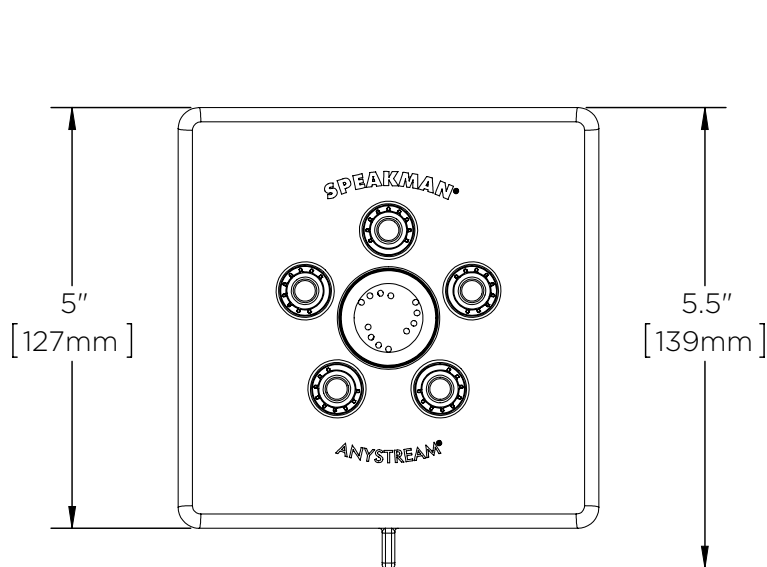

SPEAKMAN® S-3021

Kubos™ Shower Head

FEATURES:

- 5 plungers, 45 sprays
- 12 center massage jets
- Durable plastic construction
- Spray adjusting faceplate
- Patented plungers resist scale buildup
- 1/2 in. NPT inlet
- 2.5 gpm (9.5 L/min) flow rate

FINISH:

PC BN

OPTIONS:

 Add suffix to model #

- 2.0 gpm (7.6 L/min) flow rate -E2
- 1.75 gpm (6.6 L/min) flow rate -E175

COMPLIANCE:

- ASME A112.18.1/CSA B125.1 compliant
- WaterSense certified (E2, E175)

WARRANTY:

- Limited Lifetime Warranty (consumer use)
- 1 Year Limited (commercial use)

DIMENSIONS:

 NOTE: 1. All dimensions are in inches (millimeters) unless otherwise specified and are subject to change without notice.