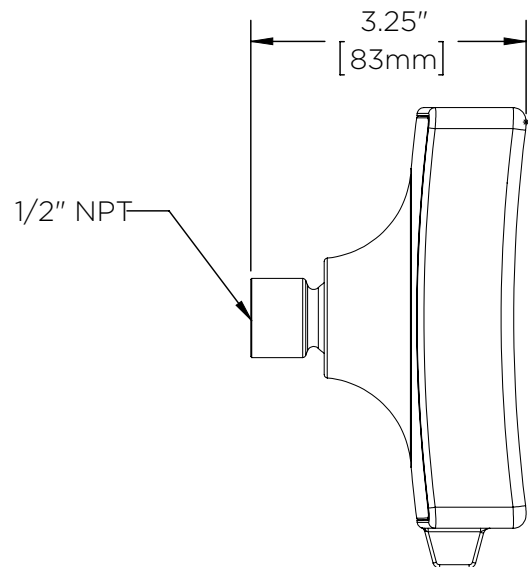

SPEAKMAN® S-3021

Kubos™ Shower Head

FEATURES:

- 5 plungers, 45 sprays
- 12 center massage jets
- Durable plastic construction
- Spray adjusting faceplate
- Patented plungers resist scale buildup
- 1/2 in. NPT inlet
- 2.5 gpm (9.5 L/min) flow rate

FINISH:

PC BN

OPTIONS:

 Add suffix to model #

- 2.0 gpm (7.6 L/min) flow rate -E2
- 1.75 gpm (6.6 L/min) flow rate -E175

COMPLIANCE:

- ASME A112.18.1/CSA B125.1 compliant
- WaterSense certified (E2, E175)

WARRANTY:

- Limited Lifetime Warranty (consumer use)
- 1 Year Limited (commercial use)

DIMENSIONS:

 NOTE: 1. All dimensions are in inches (millimeters) unless otherwise specified and are subject to change without notice.