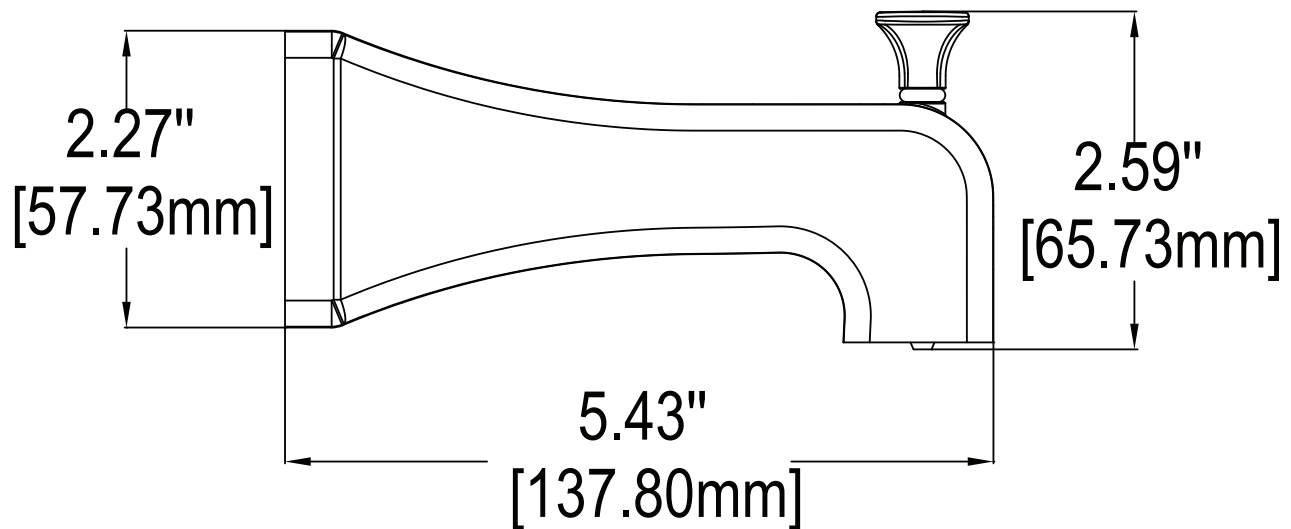

### FEATURES:

- Diverter style
- 1/2 in. copper slip-fit connection
- Metal construction

### DIMENSIONS:

NOTE: 1. All dimensions are in inches (millimeters) unless otherwise specified and are subject to change without notice.

Architect/Engineer Approval Space:

SPEAKMAN  
400 ANCHOR MILL ROAD  
NEW CASTLE, DE 19720