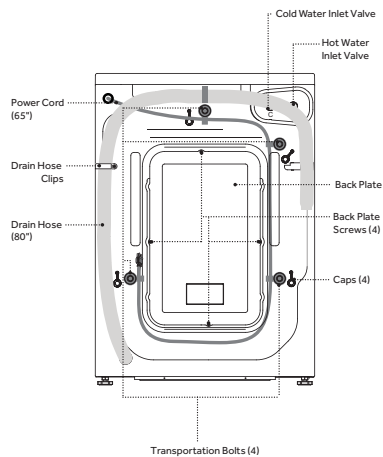

General Appliance Information

Please read all installation details and instructions before use.

Contact Us

For questions regarding this product please refer to our website at haieramerica.com or call our customer service center at 877-337-3639.