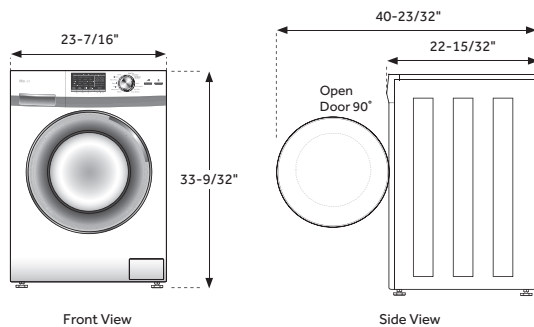

Letter	Overall Dimensions	in.
A	Height	33 9/32"
B	Depth	22 15/32"
C	Width	23 7/16"
D	Depth (door open 90°)	40 23/32"

Clearances	
Front	1"
Sides and Rear	1"
Top of Control	1"

Overall Packaging Details	
Packaging	lb./in.
Gross Weight	161 lbs.
Dimensions	W 26 15/32" D 26 15/32" H 36 7/32"

Power Requirements	
Electrical Rating	120V, 60Hz

Product Technical Illustration

Front View

Side View