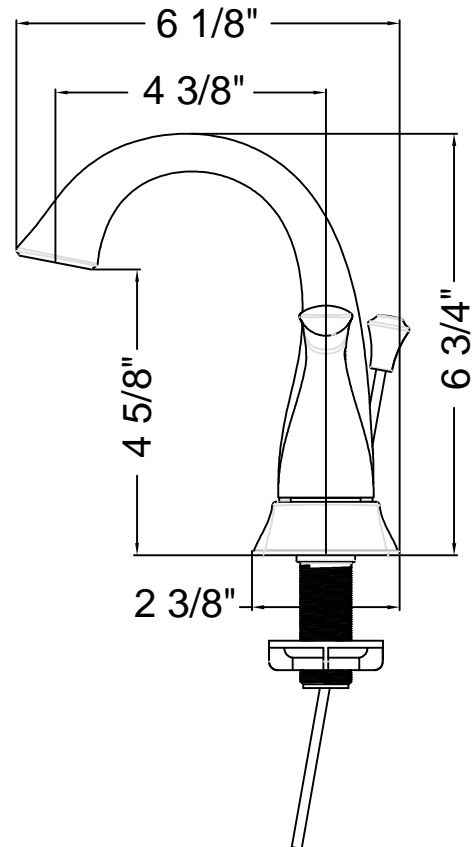

FEATURES

- Ceramic Cartridge
- Lever Style Handle
- Requires 3-Hole Sink with 4" On-Center
- 1/2" IPS connections
- Max Flow Rate: 1.5 GPM at 60 PSI

CODE COMPLIANCE

- ASME A112.18.1 / CSA B125.1
- NSF 61 Section 9
- IAPMO Certified
- Meets AB 1953 Lead Standard
- Watersense

WARRANTY

- Limited Lifetime Warranty

Two Handle Lavatory Faucet

MODEL	FINISH
0134880	Chrome Finish

INSTALLATION DIMENSIONS

AquaSource reserves the right to make changes in specifications and materials and to change and discontinue models, both without the notice or obligation. Dimensions are for reference only.