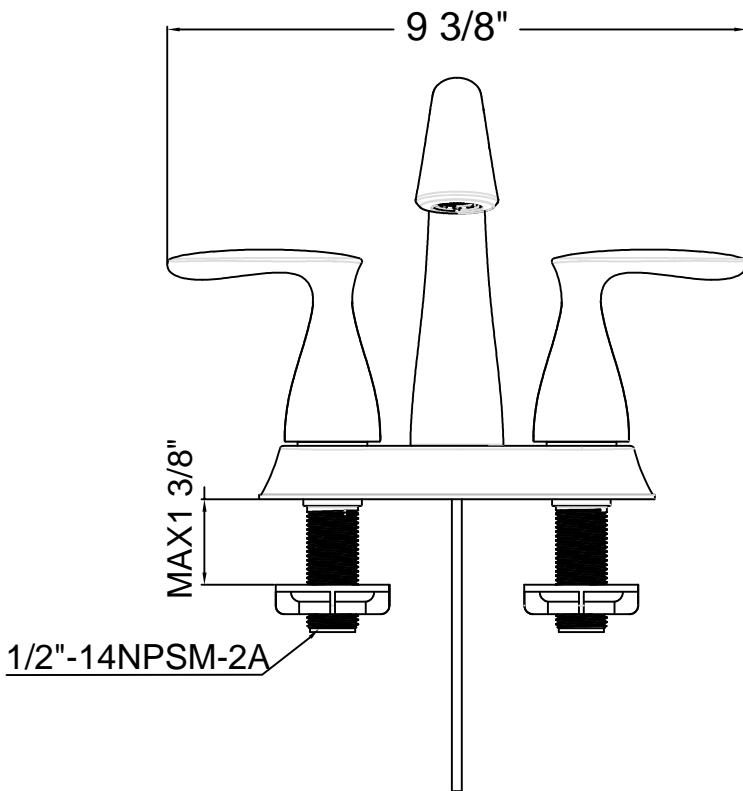

FEATURES

- Ceramic Cartridge
- Lever Style Handle
- Requires 3-Hole Sink with 4" On-Center
- 1/2" IPS connections
- Max Flow Rate: 1.5 GPM at 60 PSI

CODE COMPLIANCE

- ASME A112.18.1 / CSA B125.1
- NSF 61 Section 9
- IAPMO Certified
- Meets AB 1953 Lead Standard
- Watersense

WARRANTY

- Limited Lifetime Warranty

Two Handle Lavatory Faucet

MODEL	FINISH
0134880	Chrome Finish

INSTALLATION DIMENSIONS

AquaSource reserves the right to make changes in specifications and materials and to change and discontinue models, both without the notice or obligation. Dimensions are for reference only.