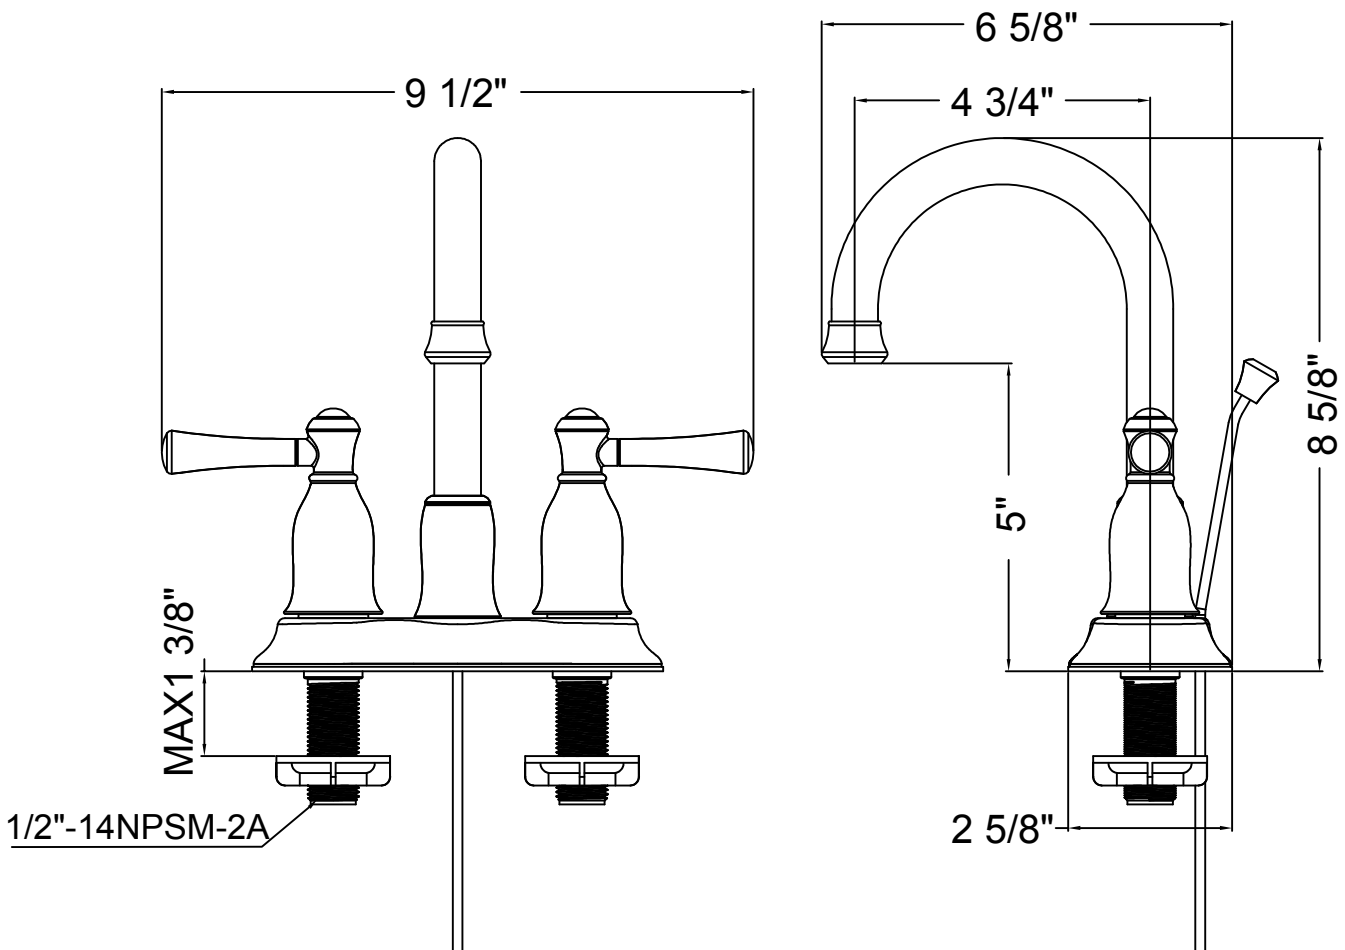

FEATURES

- Ceramic Cartridge
- Lever Style Handle
- Requires 3-Hole Sink with 4" On-Center
- 1/2" IPS connections
- Max Flow Rate: 1.5 GPM at 60 PSI

CODE COMPLIANCE

- ASME A112.18.1 / CSA B125.1
- NSF 61 Section 9
- IAPMO Certified
- Meets AB 1953 Lead Standard
- Watersense

WARRANTY

- Limited Lifetime Warranty

Two Handle Lavatory Faucet

MODEL	FINISH
0134905	Brushed Nickel Finish

INSTALLATION DIMENSIONS

AquaSource reserves the right to make changes in specifications and materials and to change and discontinue models, both without the notice or obligation. Dimensions are for reference only.