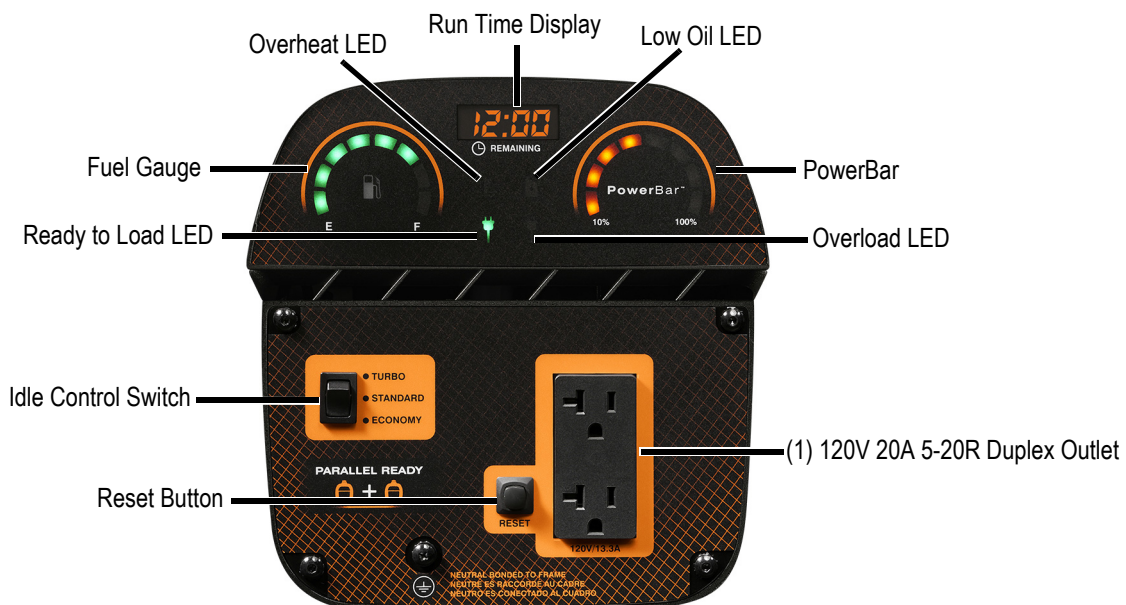

Control Panel