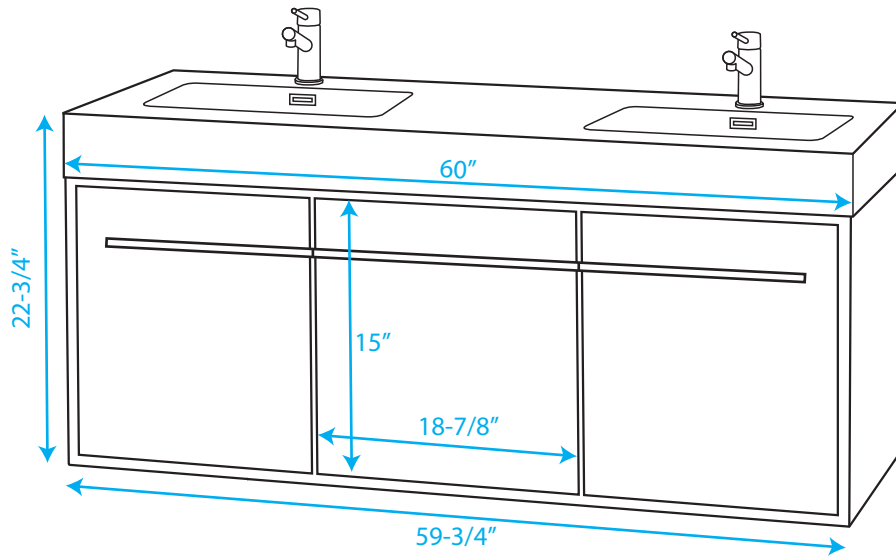

WYNDHAM COLLECTION

WC-R4300-60-DBL-RESIN