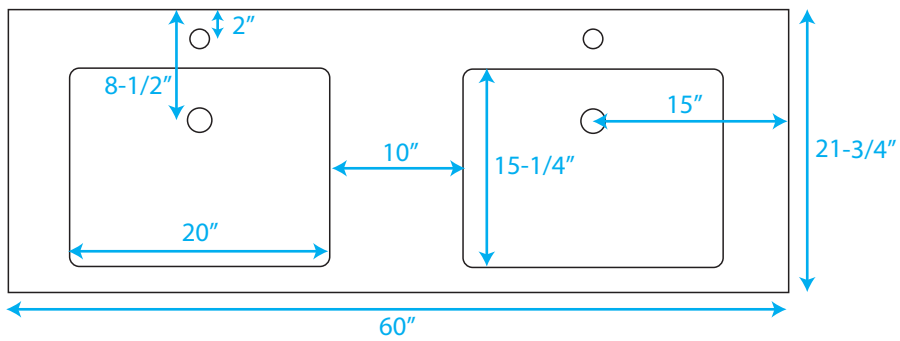

WYNDHAM COLLECTION

WC-R4300-60-DBL-RESIN