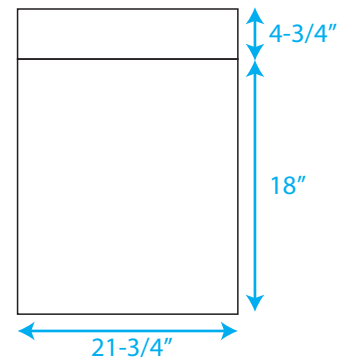

WYNDHAM COLLECTION

WC-R4300-60-DBL-RESIN