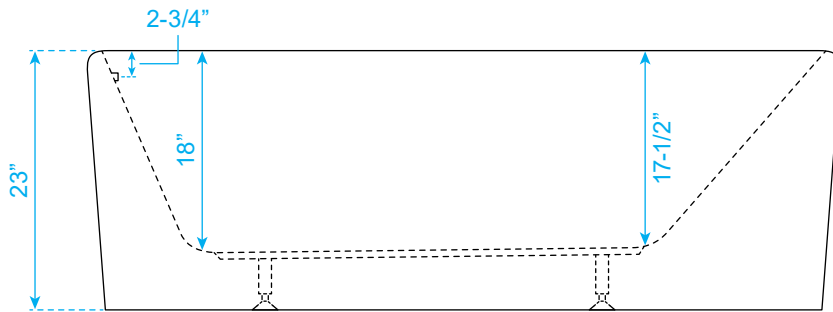

WYNDHAM COLLECTION

Exterior Size - 67"L x 27-1/2"W x 23"H
Interior Size - 63-1/4"L x 24"W x 18"H
Depth at Drain - 18"
Drain To Overflow - 15"
Maximum Fill - 60 Gallons
Backrest Slope Angle - 41 Degrees
Other Side Slope Angle - 24 Degrees
Note - All Measurements are $\pm 1/2$ "