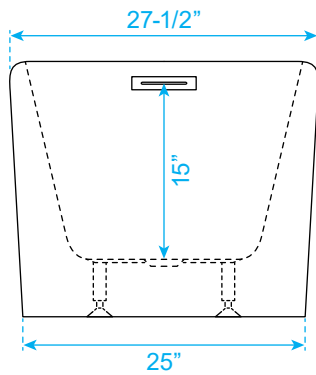

WYNDHAM COLLECTION

Exterior Size - 67"L x 27-1/2"W x 23"H
Interior Size - 63-1/4"L x 24"W x 18"H
Depth at Drain - 18"
Drain To Overflow - 15"
Maximum Fill - 60 Gallons
Backrest Slope Angle - 41 Degrees
Other Side Slope Angle - 24 Degrees
Note - All Measurements are $\pm 1/2$ "