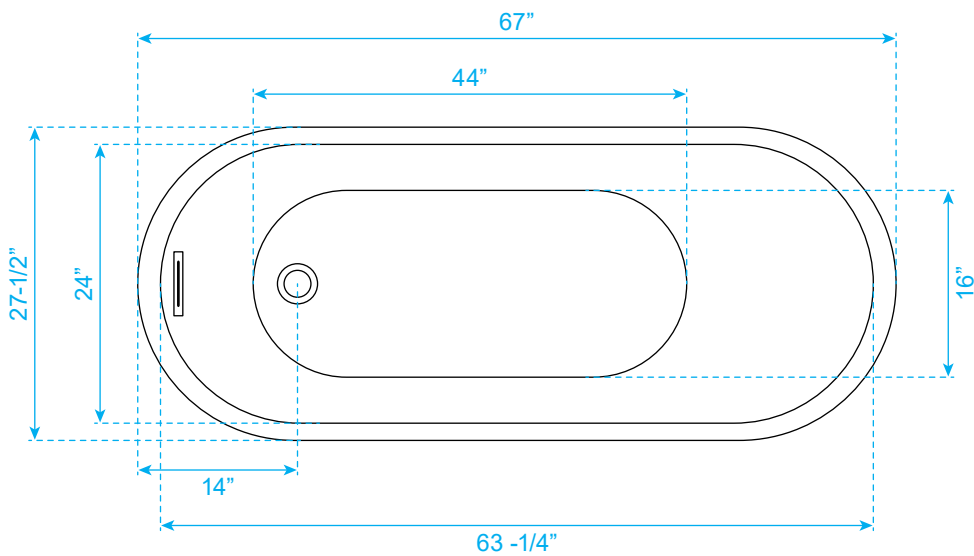

WYNDHAM COLLECTION

Exterior Size - 67"L x 27-1/2"W x 23"H
Interior Size - 63-1/4"L x 24"W x 18"H
Depth at Drain - 18"
Drain To Overflow - 15"
Maximum Fill - 60 Gallons
Backrest Slope Angle - 41 Degrees
Other Side Slope Angle - 24 Degrees
Note - All Measurements are $\pm 1/2$ "