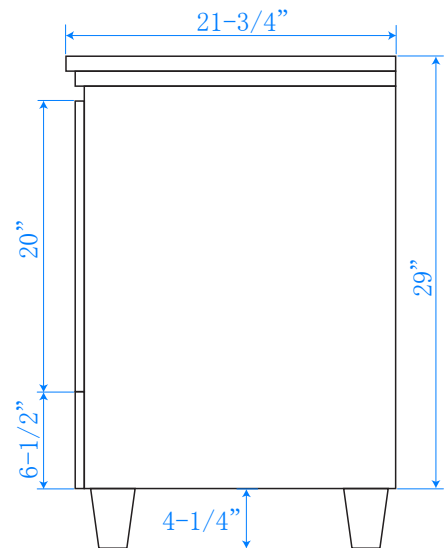

WYNDHAM COLLECTION

TOP VIEW OF CABINET

WC-CG8000-30

WYNDHAM
COLLECTION

WC-CG8000-M24