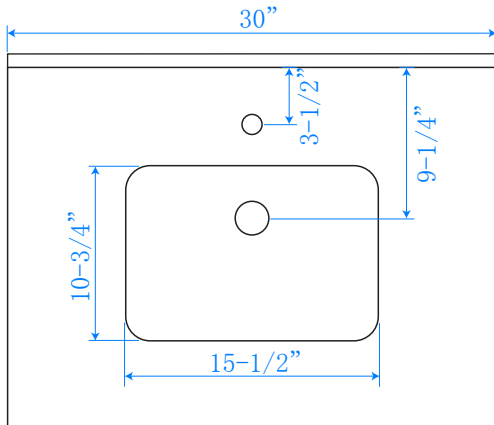

WYNDHAM COLLECTION

TOP VIEW OF CABINET

WC-CG8000-30

WYNDHAM
COLLECTION

WC-CG8000-M24