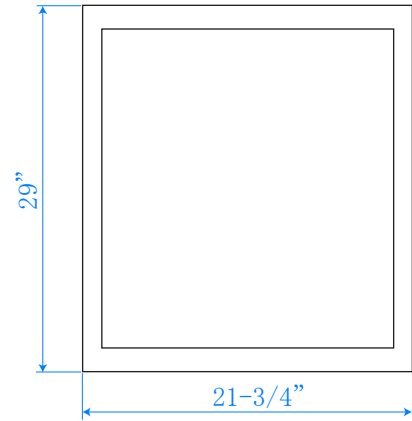

WYNDHAM COLLECTION

TOP VIEW OF CABINET

WC-CG8000-30

WYNDHAM
COLLECTION

WC-CG8000-M24