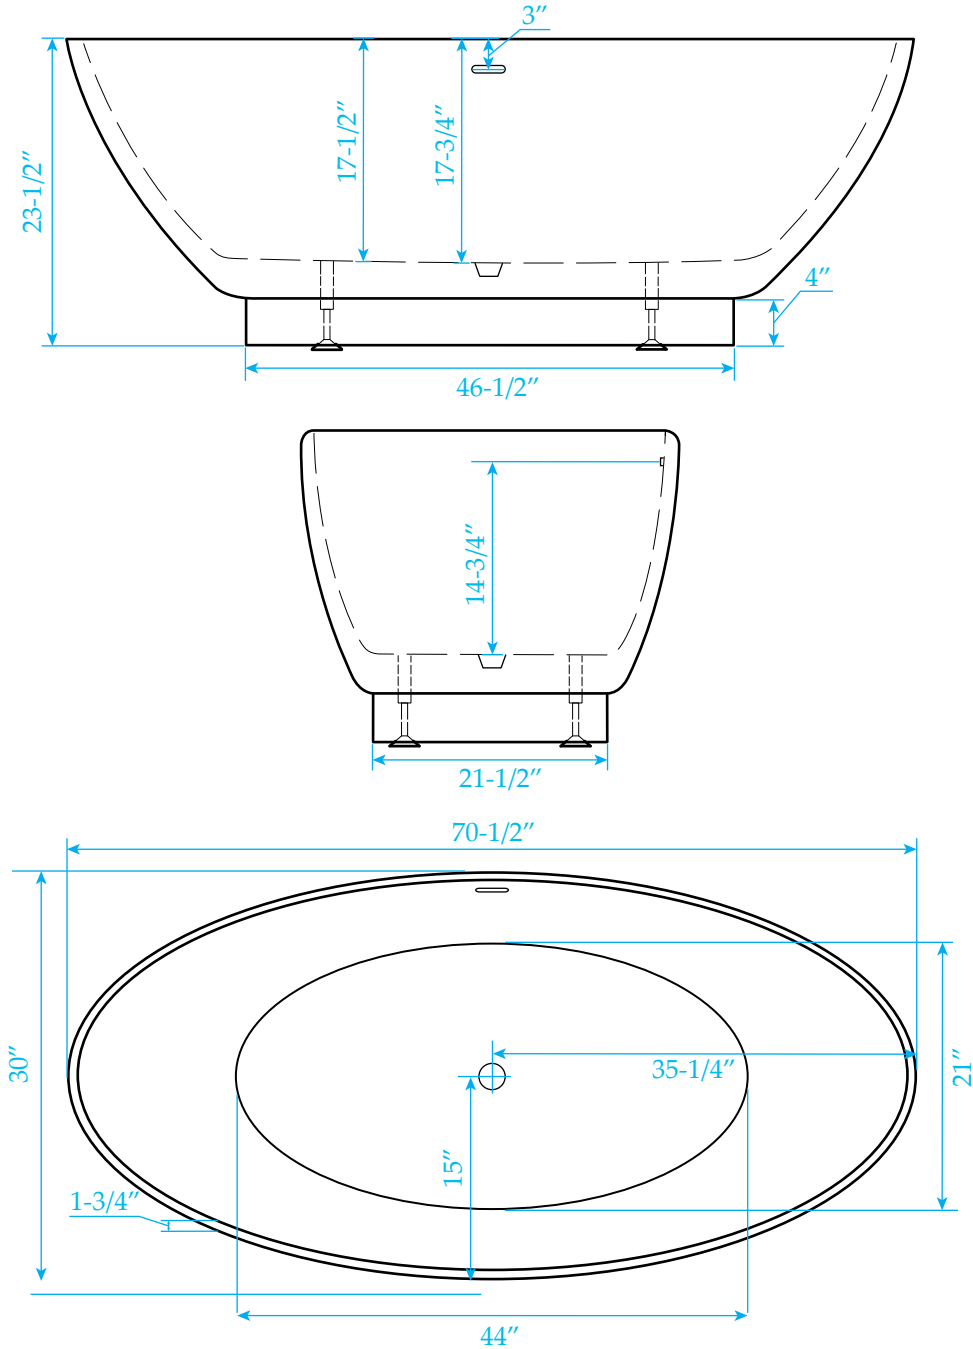

# WYNDHAM COLLECTION

Exterior Size - 70-1/2"L x 30"W x 23-1/2"H  
Interior Size - 44"L x 21"W x 17-1/2"H  
Depth at Drain - 17-3/4"  
Drain To Overflow - 14-3/4"  
Maximum Fill - 81 Gallons  
Note - All Measurements are  $\pm 1/2$ "

**Note: If you purchased a brushed nickel trim kit, you will receive 2 overflow trims, a flat one and a curved one. Use the shape appropriate for your tub.**

WC-BT0858-70