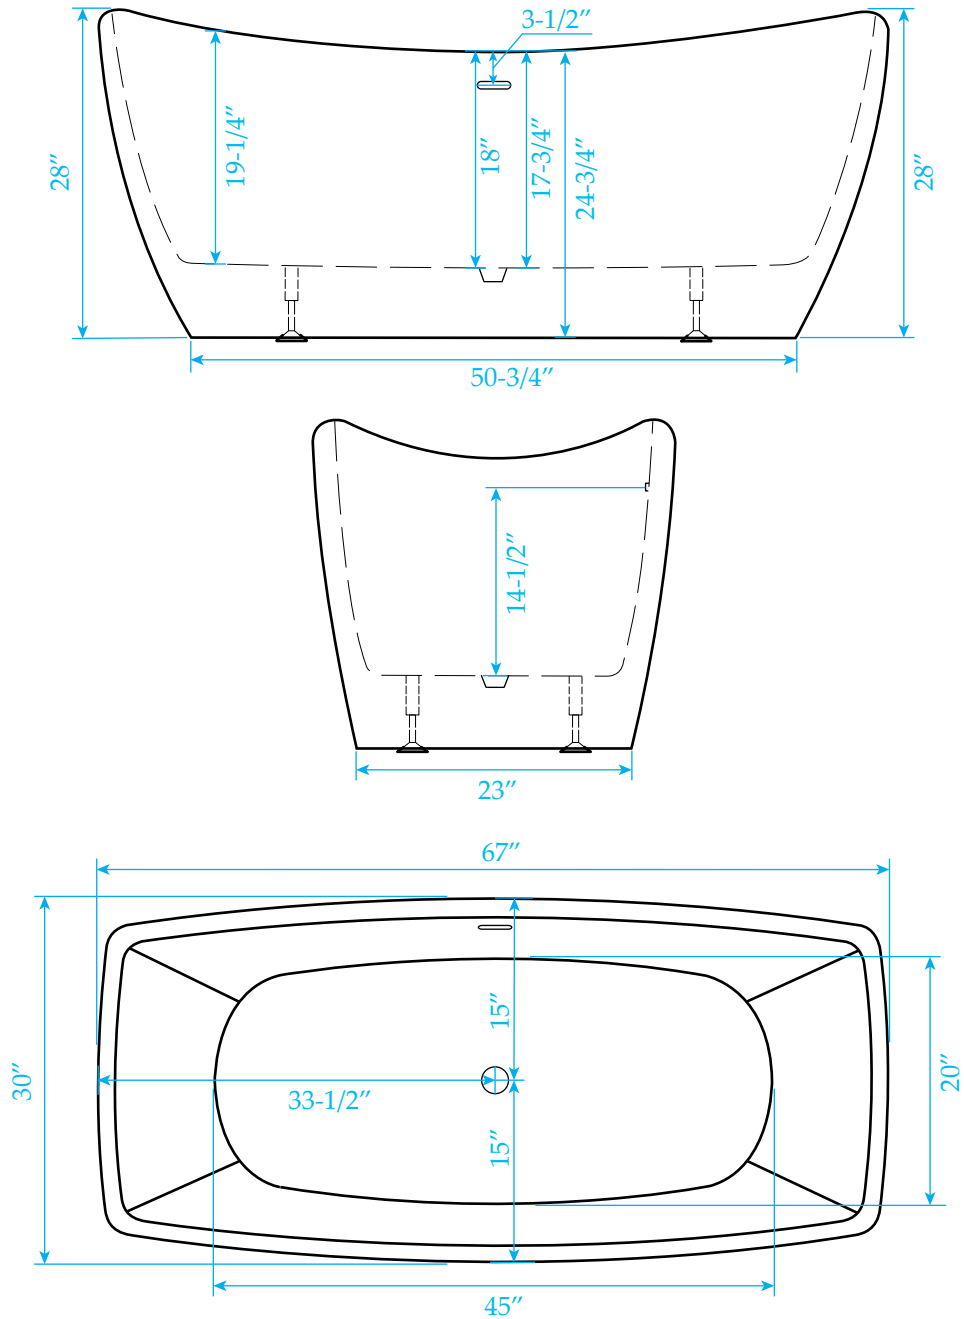

# WYNDHAM COLLECTION

Exterior Size - 67"L x 30"W x 28"H  
Interior Size - 45"L x 20"W x 17-3/4"H  
Depth at Drain - 18"  
Drain To Overflow - 14-1/2"  
Maximum Fill - 76 Gallons  
Note - All Measurements are  $\pm 1/2$ "

**Note: If you purchased a brushed nickel trim kit, you will receive 2 overflow trims, a flat one and a curved one. Use the shape appropriate for your tub.**

WC-BT0861-67