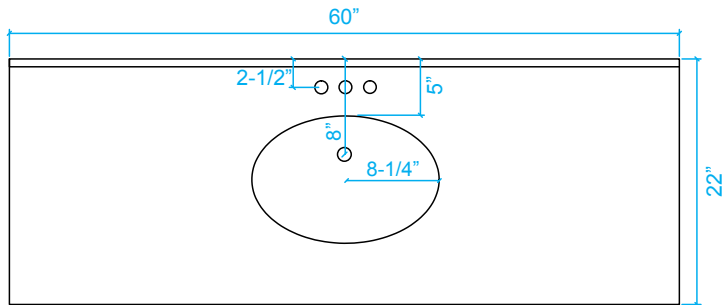

WYNDHAM COLLECTION

TOP VIEW OF VANITY CABINET

WC-1414-60
Single Vanity