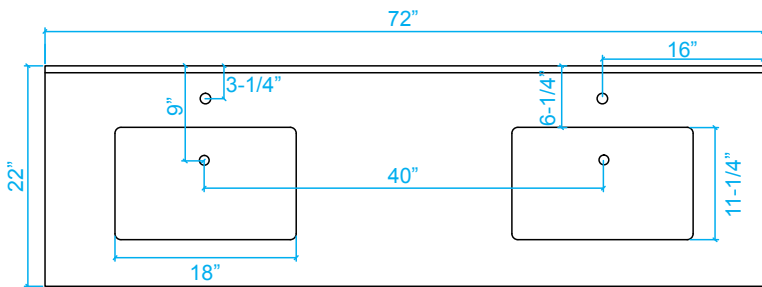

# WYNDHAM COLLECTION

TOP VIEW OF VANITY CABINET

WC-1414-72  
Double Vanity