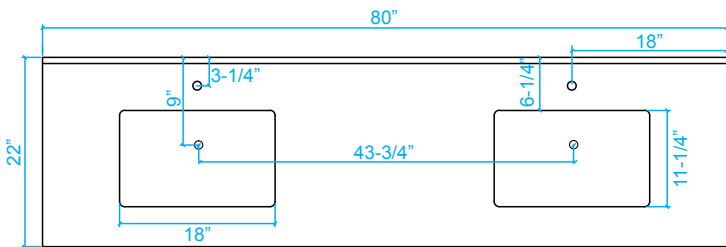

WYNDHAM COLLECTION

TOP VIEW OF VANITY CABINET

WC-1414-80
Double Vanity