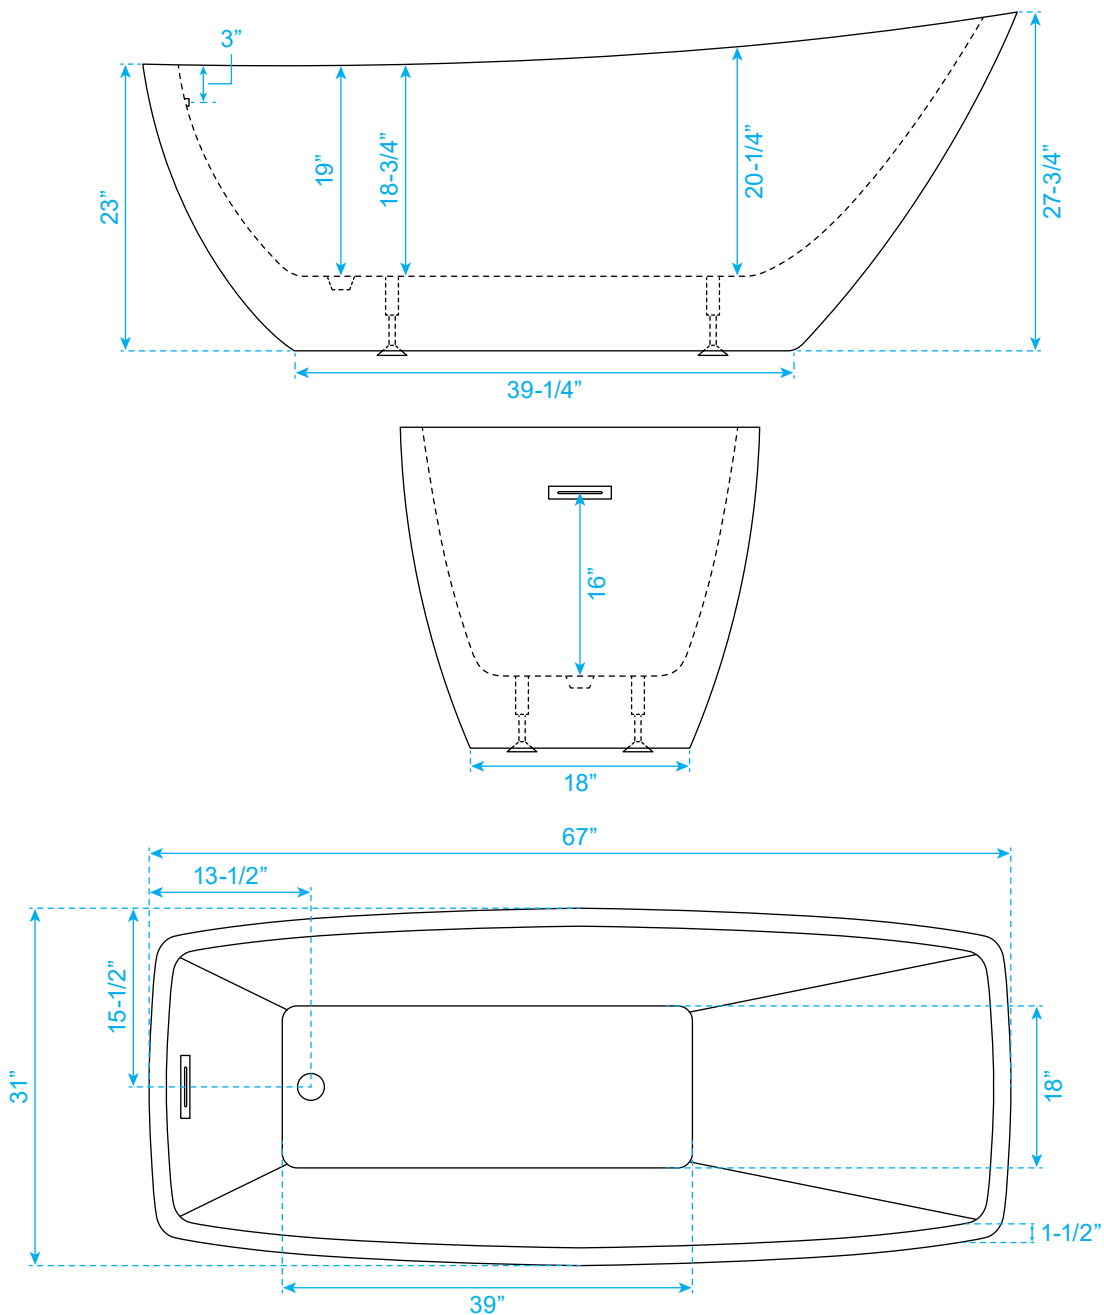

WYNDHAM COLLECTION

Exterior Size - 67"L x 31"W x 27-3/4"H
Interior Size - 39"L x 18"W x 18-3/4"H
Depth at Drain - 19"
Drain To Overflow - 16"
Maximum Fill - 69 Gallons
Backrest Slope Angle - 45 Degrees
Other Side Slope Angle - 23 Degrees
Note - All Measurements are $\pm 1/2$ "

WC-BTM1533-67