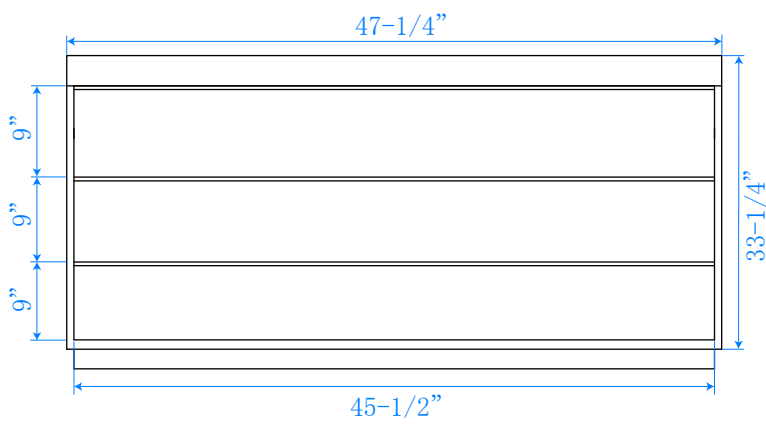

WYNDHAM COLLECTION

TOP VIEW OF VANITY CABINET

WC-1818-48