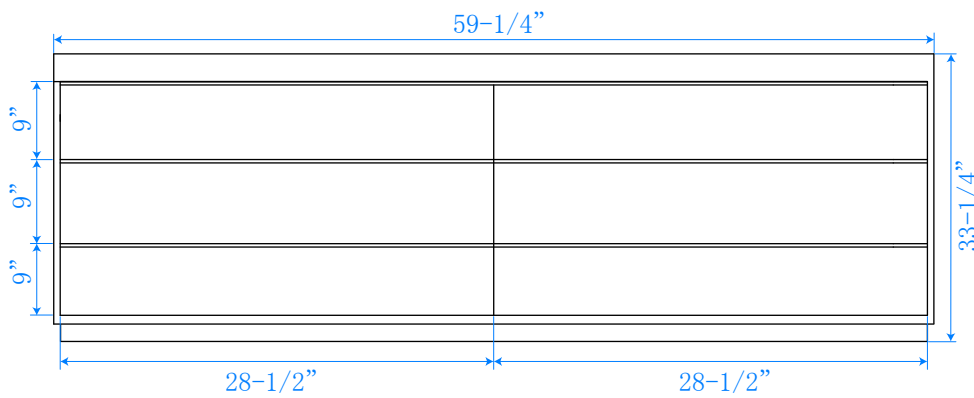

WYNDHAM COLLECTION

TOP VIEW OF VANITY CABINET

WC-1818-60-DBL