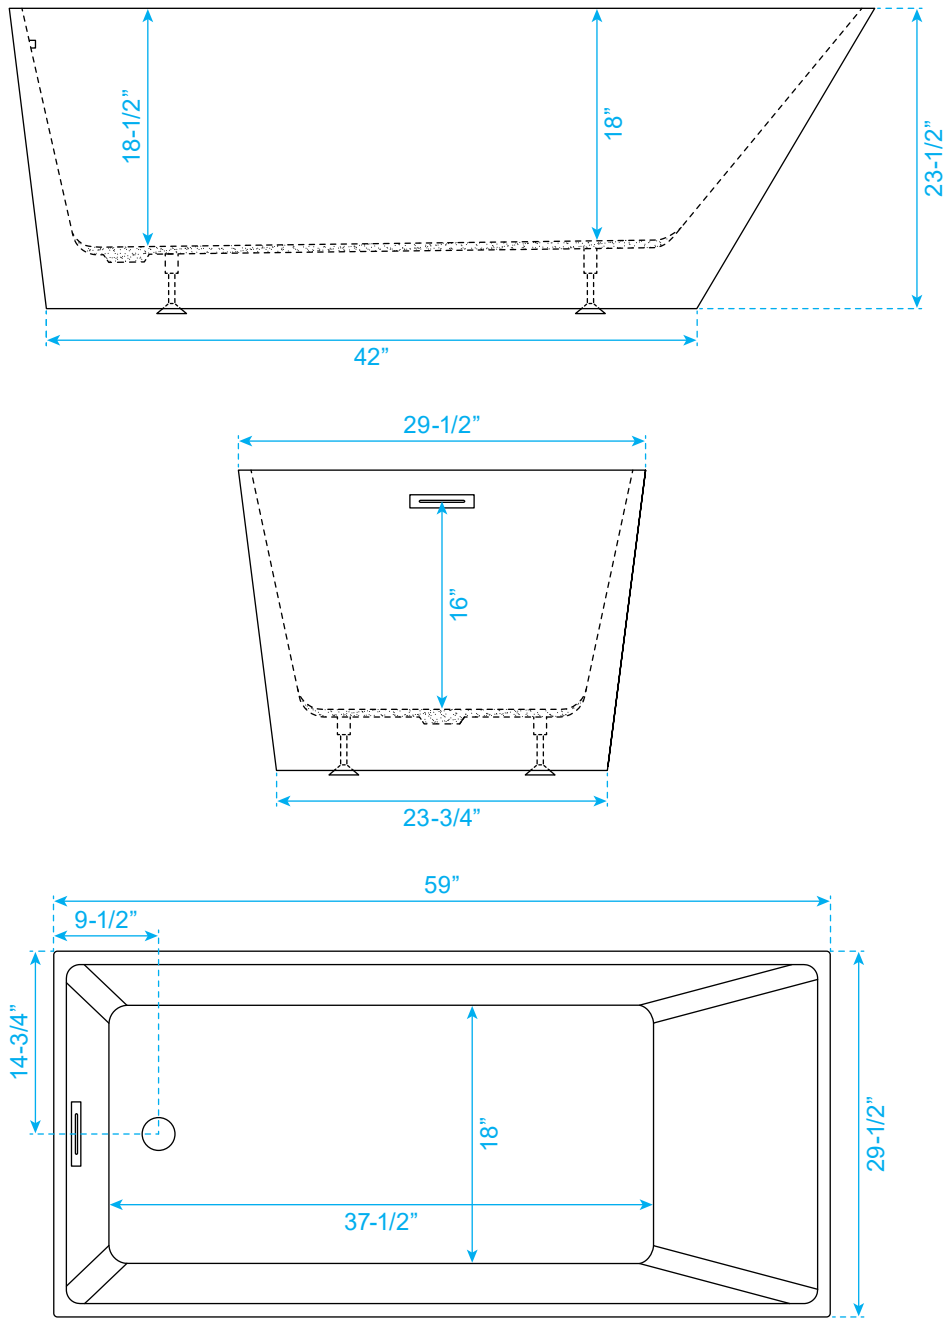

# WYNDHAM COLLECTION

Exterior Size - 59"L x 29-1/2"W x 23-1/2"H  
Interior Size - 56-1/2"L x 26-1/2"W x 18"H  
Depth at Drain - 18-1/2"  
Drain To Overflow - 16"  
Maximum Fill - 74 Gallons  
Backrest Slope Angle - 37 Degrees  
Other Side Slope Angle - 15 Degrees  
Note - All Measurements are  $\pm 1/2$ "

WC-BTE1501-59