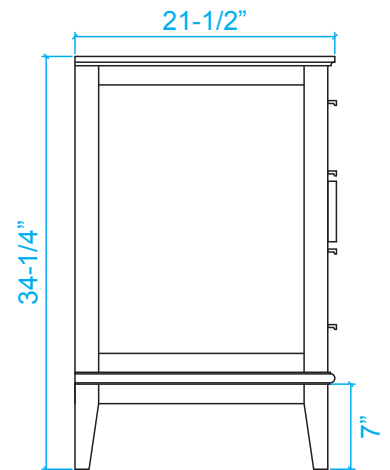

WYNDHAM COLLECTION

*Note: Due to high probability of breakage, the backsplash comes in two pieces, cut from same piece. All measurements are $\pm 1/4$ "

WC-1616-80-DBL