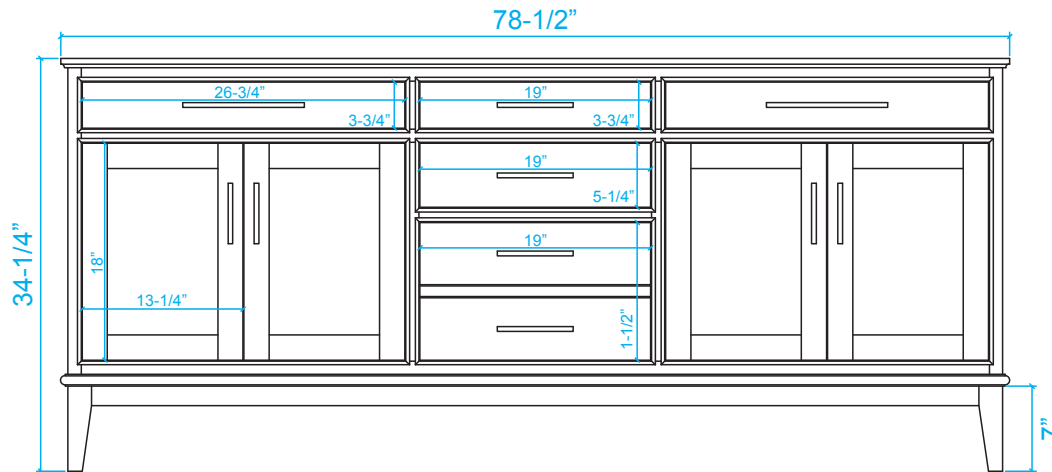

WYNDHAM COLLECTION

*Note: Due to high probability of breakage, the backsplash comes in two pieces, cut from same piece. All measurements are $\pm 1/4$ "

WC-1616-80-DBL