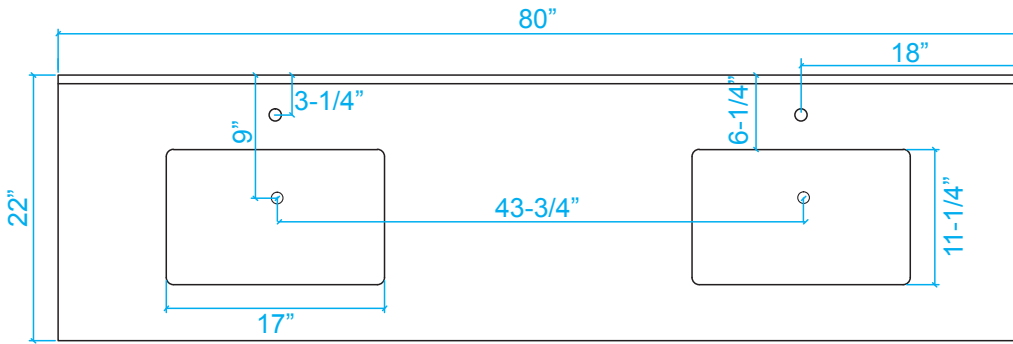

WYNDHAM COLLECTION

*Note: Due to high probability of breakage, the backsplash comes in two pieces, cut from same piece. All measurements are $\pm 1/4$ "

WC-1616-80-DBL