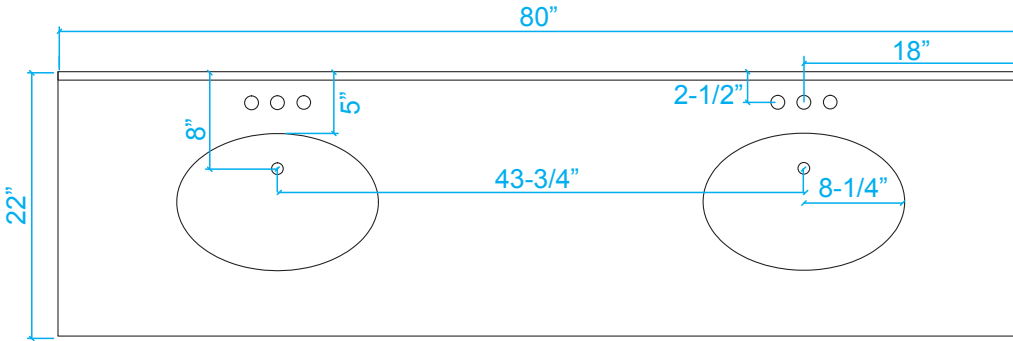

WYNDHAM COLLECTION

*Note: Due to high probability of breakage, the backsplash comes in two pieces, cut from same piece. All measurements are $\pm 1/4$ "

WC-1616-80-DBL