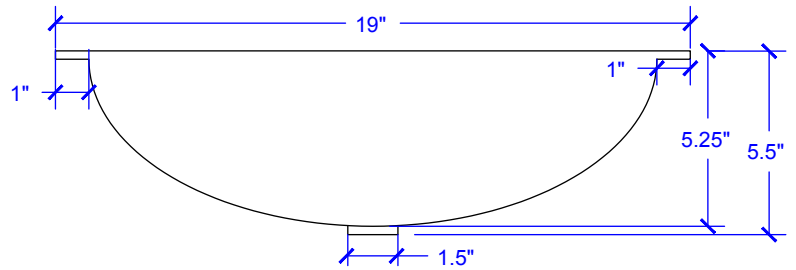

## Technical Specifications

- + Outer - 19" x 14" x 5.5"
- + Inner - 17" x 12" x 5.25"
- + Drain - Standard Bath Drain, Non Overflow
- + Thickness - 18 Gauge

FRONT VIEW

TOP VIEW