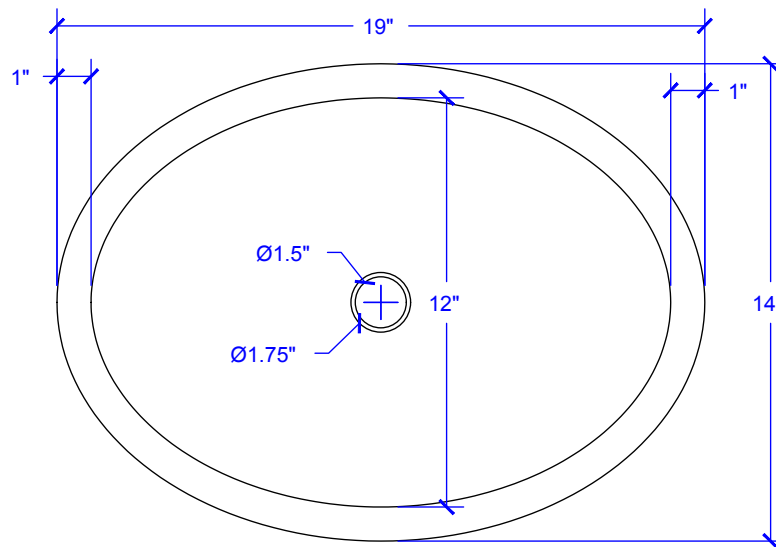

## Technical Specifications

- + Outer - 19" x 14" x 5.5"
- + Inner - 17" x 12" x 5.25"
- + Drain - Standard Bath Drain, Non Overflow
- + Thickness - 18 Gauge

FRONT VIEW

TOP VIEW