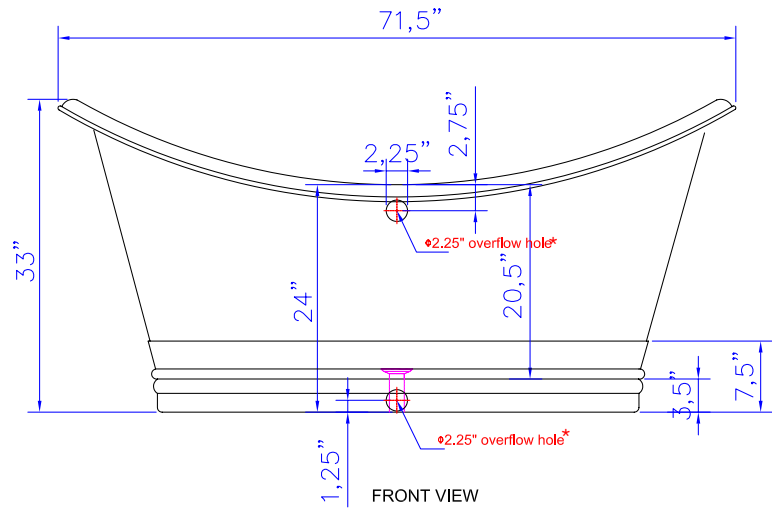

Euclid Copper Bathtub

Models: [#TBT-7132HA](#) | [#TBT-7132HA-OF](#) (w/overflow)

71.5" x 33.5" x 34"

Features

- + Freestanding design
- + Hand hammered
- + Industrial strength build
- + Antique Copper finish
- + 14-gauge pure, solid copper
- + Extra large tub allows space for two
- + Lifetime warranty

Euclid Copper Bathtub

Technical Specifications

- + Outer - 71.5" x 33.5" x 33"
- + Basin Area Floor - 51.5" x 22"
- + Soaking Depth
 - Top of Tub - 19.5"
 - To overflow - 15.75"
- + Weight - 175 lbs
- + Tub Rim - 2.5"
- + Drain - 2" diameter