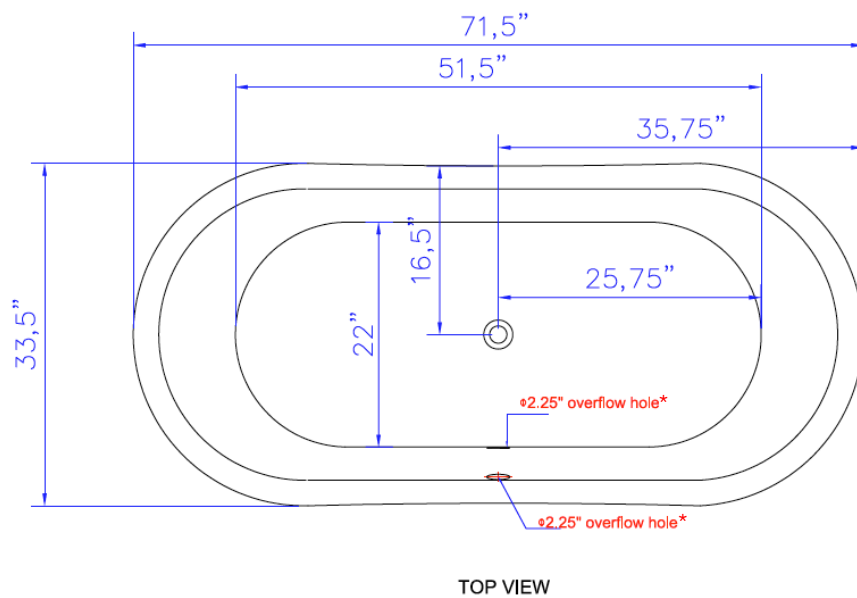

Euclid Copper Bathtub

Models: [#TBT-7132HA](#) | [#TBT-7132HA-OF](#) (w/overflow)

71.5" x 33.5" x 34"

Features

- + Freestanding design
- + Hand hammered
- + Industrial strength build
- + Antique Copper finish
- + 14-gauge pure, solid copper
- + Extra large tub allows space for two
- + Lifetime warranty

Euclid Copper Bathtub

Technical Specifications

- + Outer - 71.5" x 33.5" x 33"
- + Basin Area Floor - 51.5" x 22"
- + Soaking Depth
 - Top of Tub - 19.5"
 - To overflow - 15.75"
- + Weight - 175 lbs
- + Tub Rim - 2.5"
- + Drain - 2" diameter