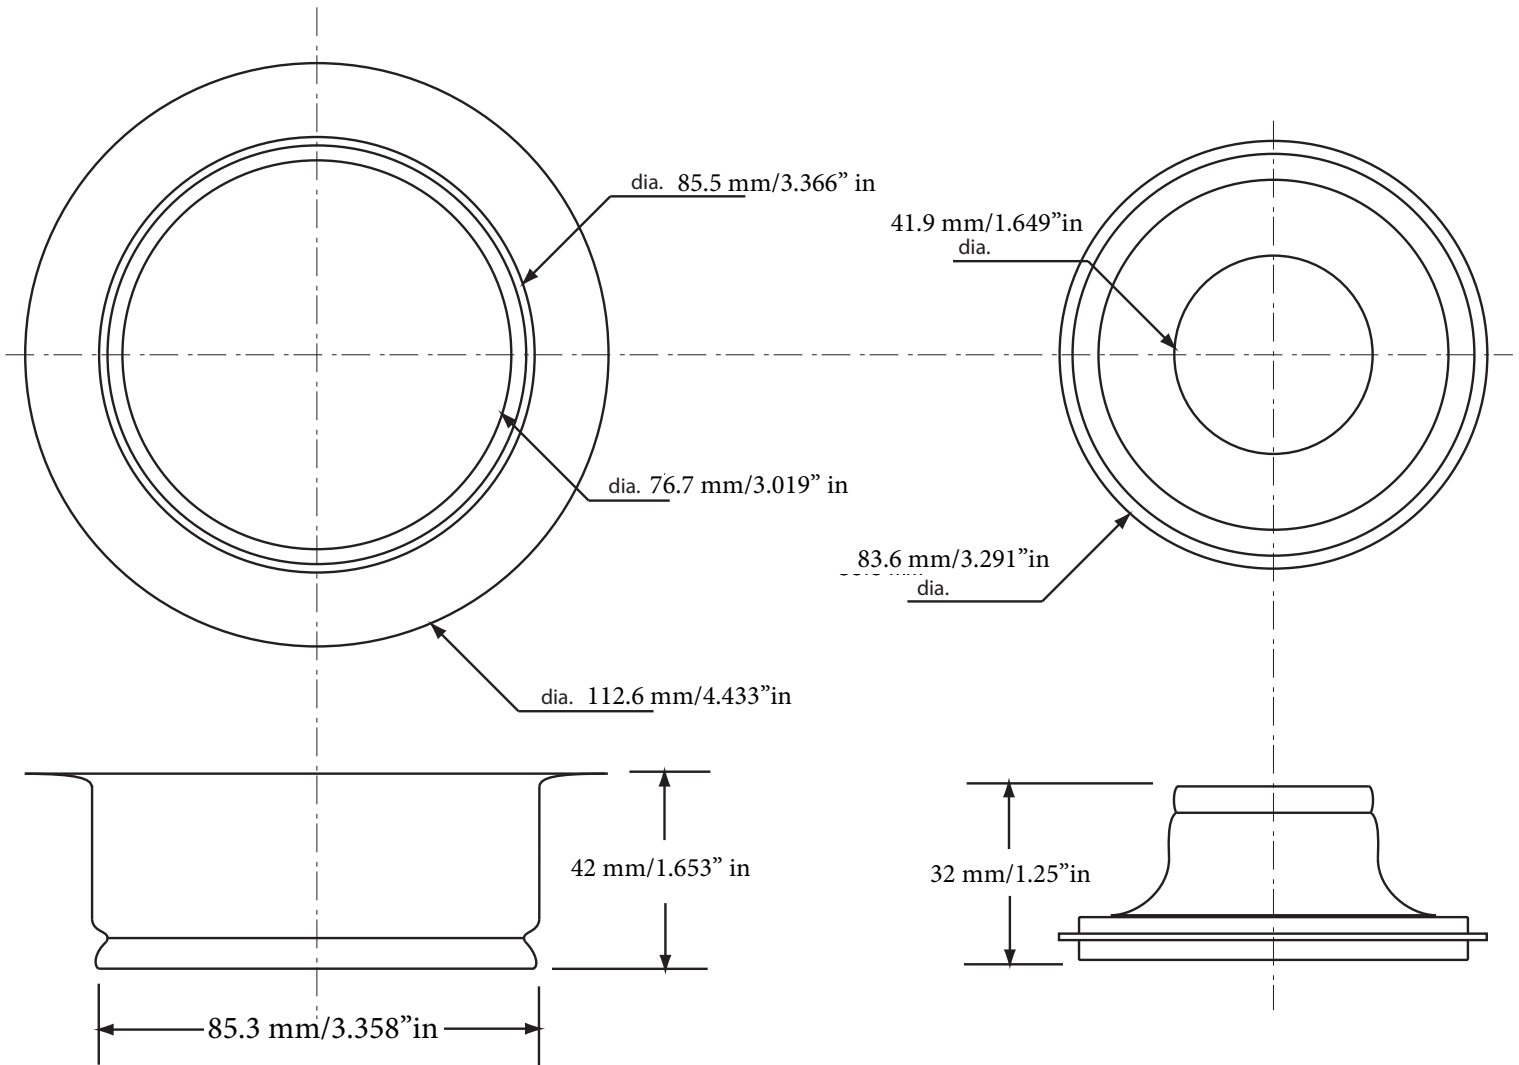

Kitchen Sink Disposal Flange w/Stopper

Technical Specifications

+ 3.5"

Lifetime Warranty

All Sinkology products come with a lifetime warranty. You won't need, but it's there.

CustomerService@Sinkology.com | 866.915.3003