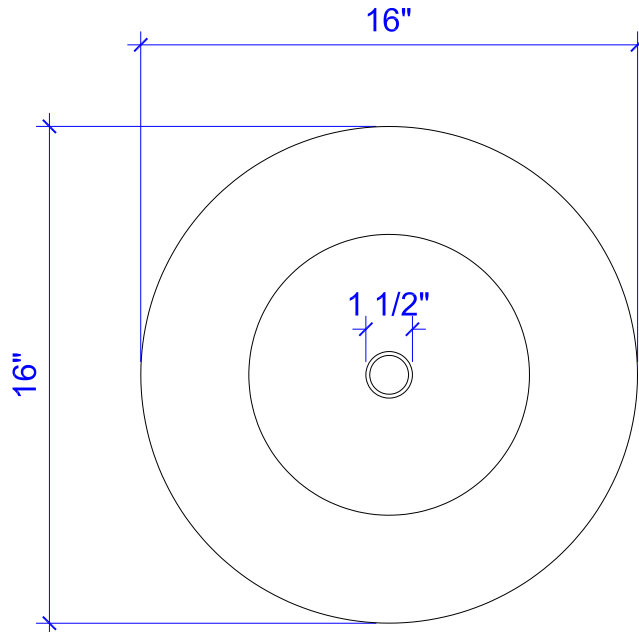

Shockley Vessel Sink

Technical Specifications

- + Outer - 16" x 16" x 7"
- + Inner - 16" x 16" x 7"
- + Drain - 1.5" diameter
- + Thickness - 16 gauge brass
- + Hand applied glass mosaics

FRONT VIEW

TOP VIEW