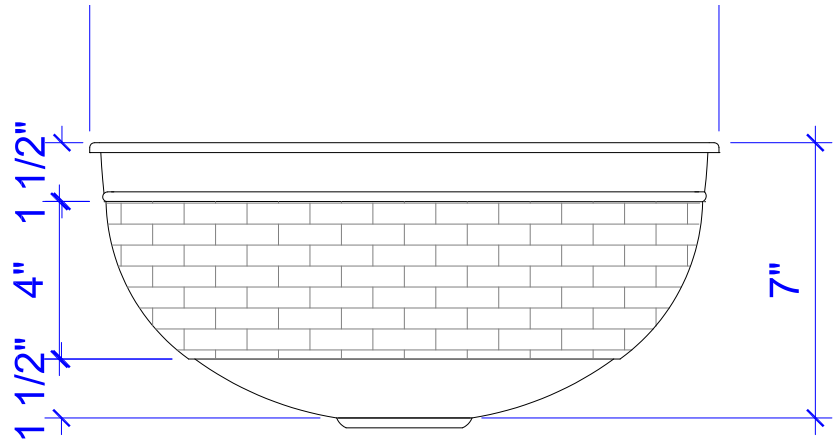

Shockley Vessel Sink

Technical Specifications

- + Outer - 16" x 16" x 7"
- + Inner - 16" x 16" x 7"
- + Drain - 1.5" diameter
- + Thickness - 16 gauge brass
- + Hand applied glass mosaics

FRONT VIEW

TOP VIEW