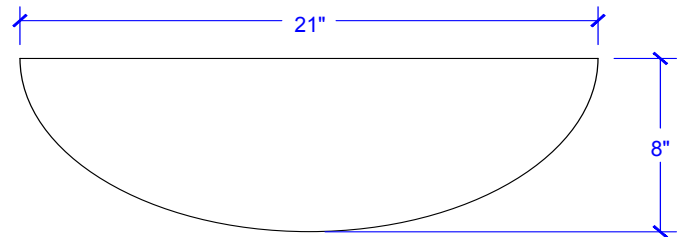

Curie Undermount Copper Sink

Model # [SB206-21AG](#)

21" x 14.5" x 6.5"

Features

- + Handmade 18 Gauge Copper
- + Hammered Aged Copper Finish
- + Requires Overflow Bath Drain
- + Lifetime Warranty

[SB206-21AG](#)

Curie Undermount Copper Sink

Technical Specifications

- + Outer - 21" x 14.5" x 6.5"
- + Inner - 18.5" x 12.5" x 6"
- + Drain - Standard Bath Drain, with Overflow
- + Thickness - 18 Gauge

FRONT VIEW

TOP VIEW