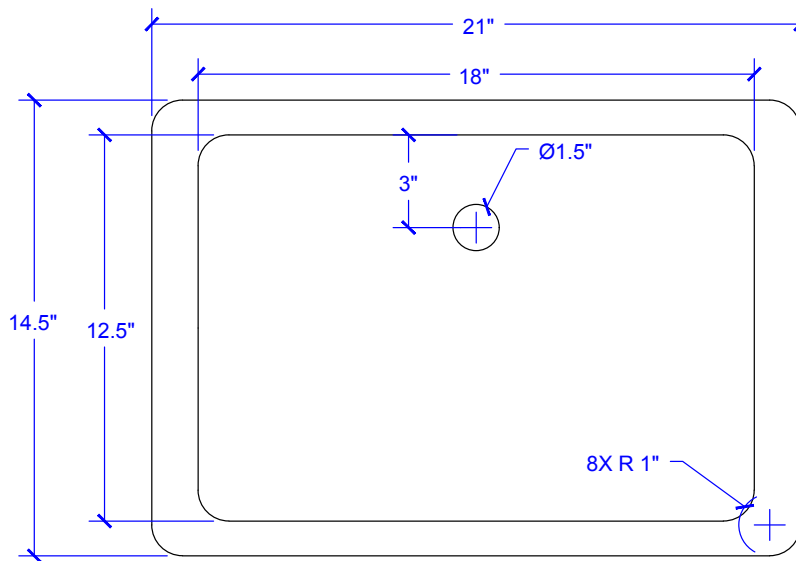

Curie Undermount Copper Sink

Model # [SB206-21AG](#)

21" x 14.5" x 6.5"

Features

- + Handmade 18 Gauge Copper
- + Hammered Aged Copper Finish
- + Requires Overflow Bath Drain
- + Lifetime Warranty

[SB206-21AG](#)

Curie Undermount Copper Sink

Technical Specifications

- + Outer - 21" x 14.5" x 6.5"
- + Inner - 18.5" x 12.5" x 6"
- + Drain - Standard Bath Drain, with Overflow
- + Thickness - 18 Gauge

FRONT VIEW

TOP VIEW