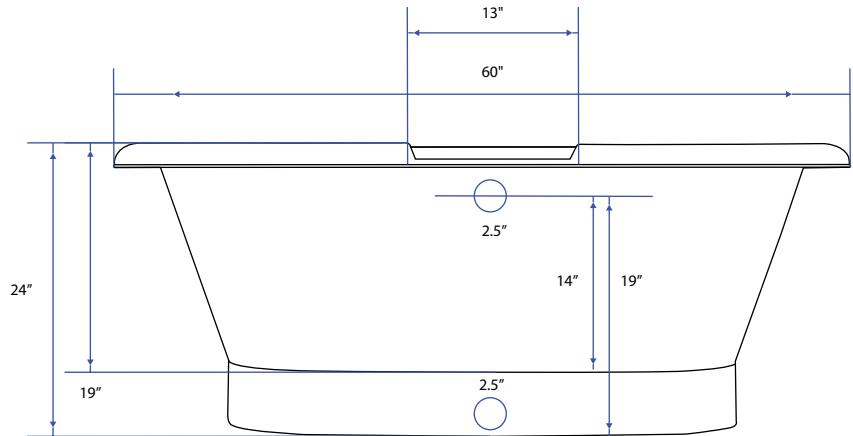

Thales Copper Bathtub

Model [#ST101-60HA-0](#) | [#ST101-60HA-2](#) | [#ST101-60HA-3](#) (w/overflow)

60" x 29.5" x 24"

Features

- + Compact freestanding design
- + Handmade by skilled artists
- + Industrial strength build
- + Antique Copper finish
- + 14-gauge pure, solid copper
- + Lifetime warranty

Thales Copper Bathtub

Technical Specifications

- + Outer - 60" x 29.5" x 24"
- + Basin Area Floor - 42" x 19"
- + Soaking Depth
 - Top of Tub - 15"
 - To overflow - 12.25"
- + Weight - 125 lbs
- + Tub Rim - 2.5"
- + Drain - 2" diameter