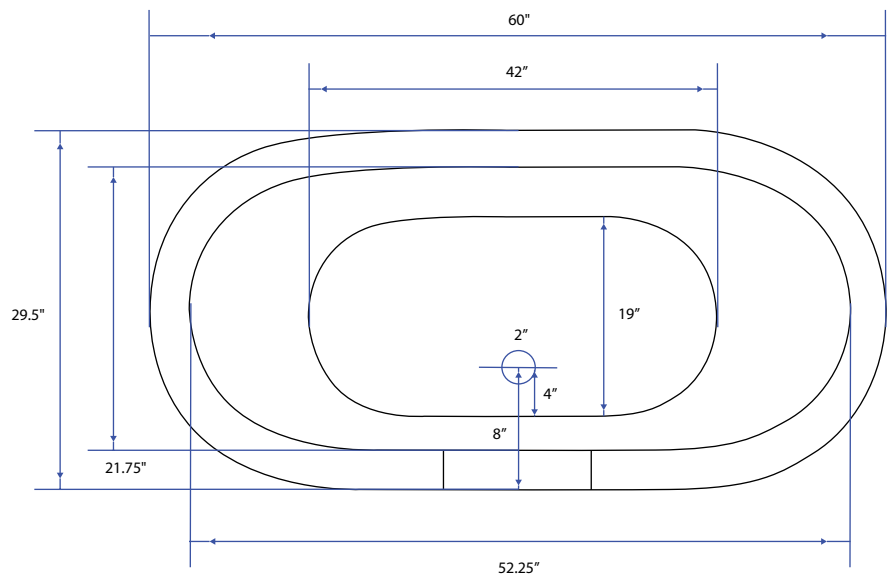

FRONT VIEW

TOP VIEW

Lifetime Warranty

All Sinkology products come with a lifetime warranty. You won't need it, but it's there.

CustomerService@Sinkology.com | 866.915.3003