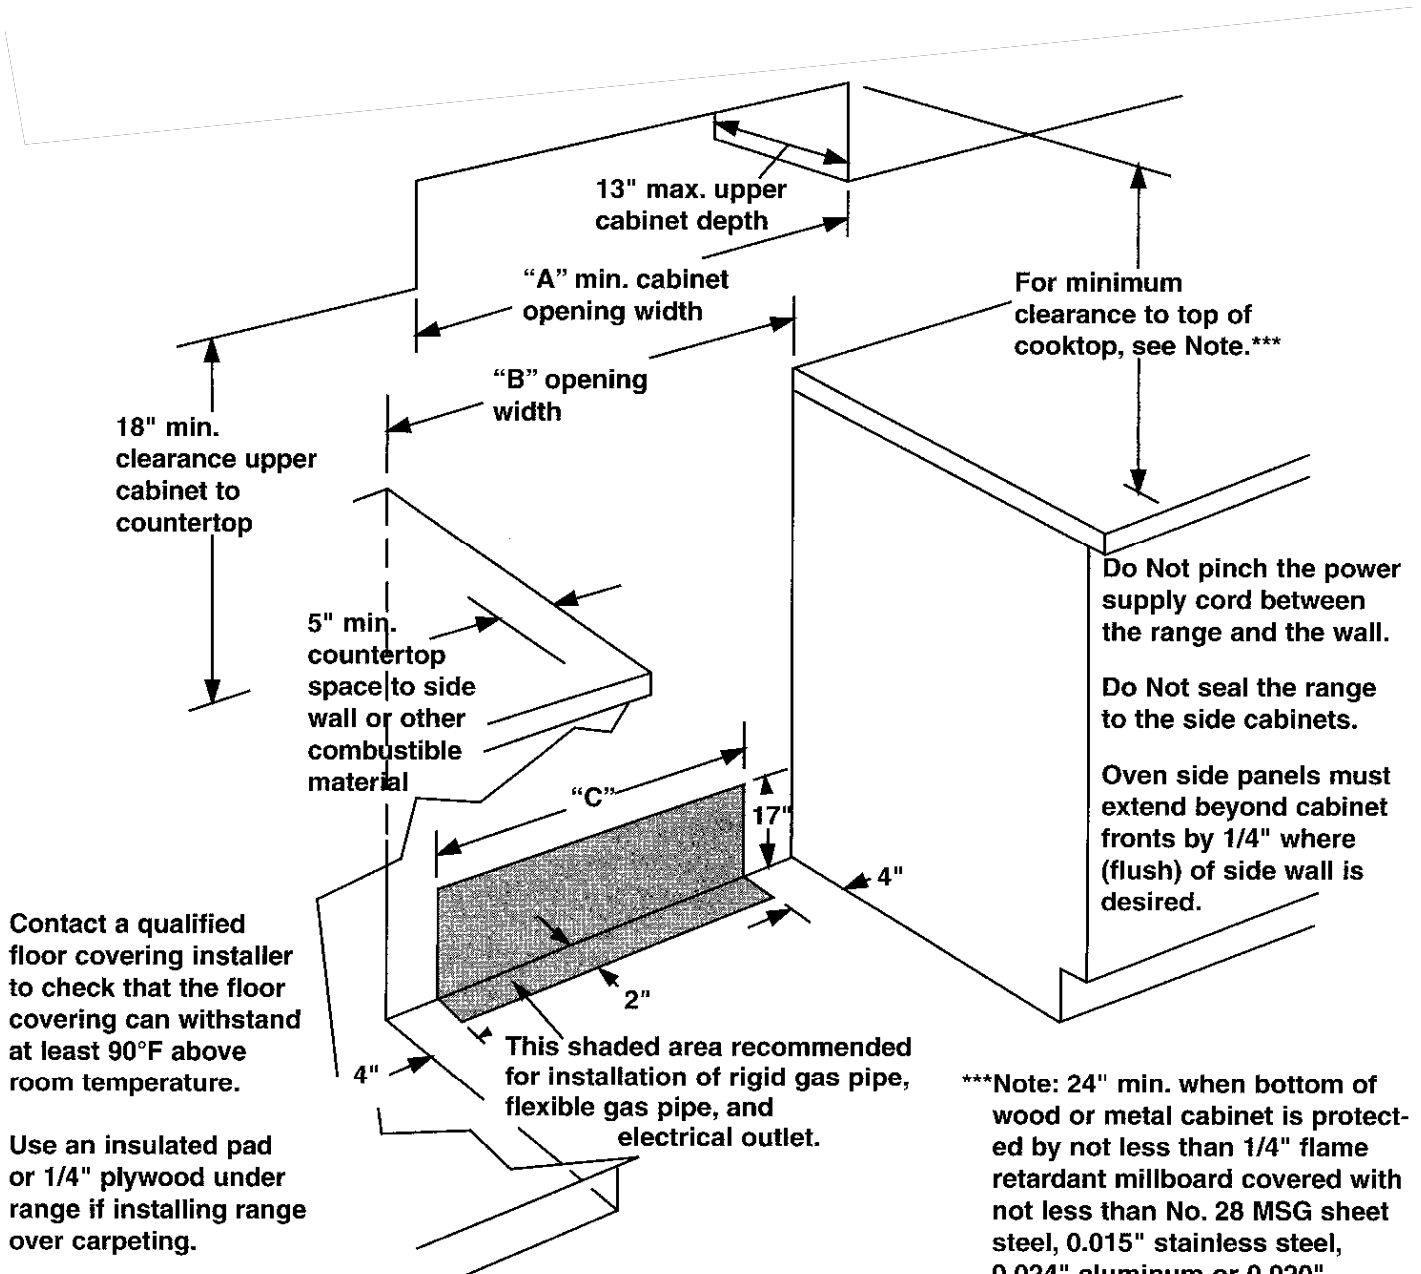

Premier Range Cutout Dimensions

MODEL	DIM. "A"	DIM. "B"	DIM. "C"
36"	36"	36 3/16"	28 3/16"
30"	30"	30 3/16"	22 3/16"
24"	24"	24 3/16"	16 3/16"
20"	20"	20 1/4"	12 1/4"