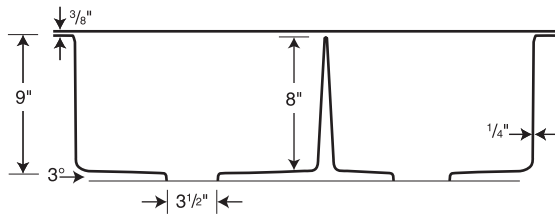

○ Drill Points ● Pre-drilled  
 Capacity: 7-1/4 gallons in large (left) bowl,  
 5-3/4 gallons in small (right) bowl

SPECIFICATIONS

KSDB-3322 Double Bowl

Model	Part	Nominal Dimensions	Ship Wt. Lb.	Ship FedEx	Carton Dims. In.	Cu. Ft.
KSDB-3322	KS03322DB	33" W x 22" D (838 mm x 559 mm)	33	FedEx	26 x 13 x 39	7.63