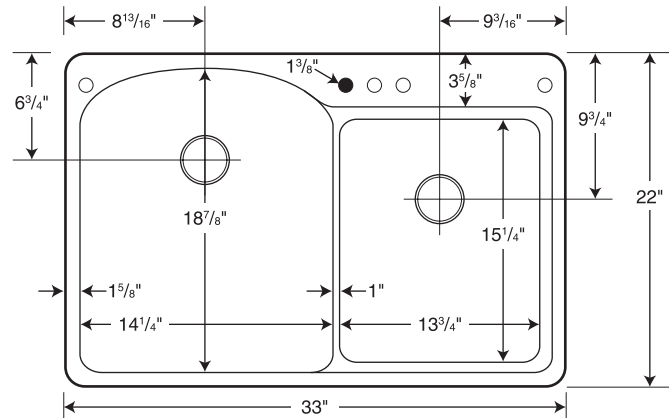

○ Drill Points ● Pre-drilled  
 Capacity: 7-1/4 gallons in large (left) bowl,  
 5-3/4 gallons in small (right) bowl

SPECIFICATIONS

KSDB-3322 Double Bowl

Model	Part	Nominal Dimensions	Ship Wt. Lb.	Ship FedEx	Carton Dims. In.	Cu. Ft.
KSDB-3322	KS03322DB	33" W x 22" D (838 mm x 559 mm)	33	FedEx	26 x 13 x 39	7.63