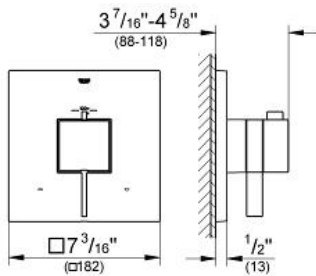

EUROCUBE

Dual function thermostatic trim with control module

MODEL # 19927

GROHE America, Inc | 200 North Gary Avenue, Suite G, Roselle, IL 60172
 Phone: +1 (800) 444-7643 | Fax: +1 (800) 225-2778 | us-customerservice@grohe.com

Pure Freude an Wasser

Product Description:

Dual function thermostatic trim with control module

Standard Specification:

- For shower/tubs with non-diverter tub spout or for 2 shower outlet applications
- **GROHE TurboStat®** technology
- Integrated volume control
- 2-way diverter function
- 1 axis operation
- Requires GrohFlex™ universal rough-in box (35 026 000) (sold separately)