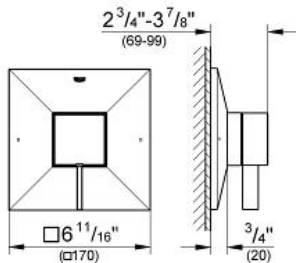

ALLURE BRILLIANT

Single function pressure balance trim with control module

MODEL # 19790

Pure Freude an Wasser

GROHE America, Inc | 200 North Gary Avenue, Suite G, Roselle, IL 60172
 Phone: +1 (800) 444-7643 | Fax: +1 (800) 225-2778 | us-customerservice@grohe.com

Product Description:
 Single function pressure balance trim with control module

- Standard Specification:**
- For shower only or shower/tub with diverter applications
 - Integrated bypass option when used with diverter tub spout
 - Requires GrohFlex™ universal rough-in box (35 026 000) (sold separately)
 - 6.1 gpm at 45 psi