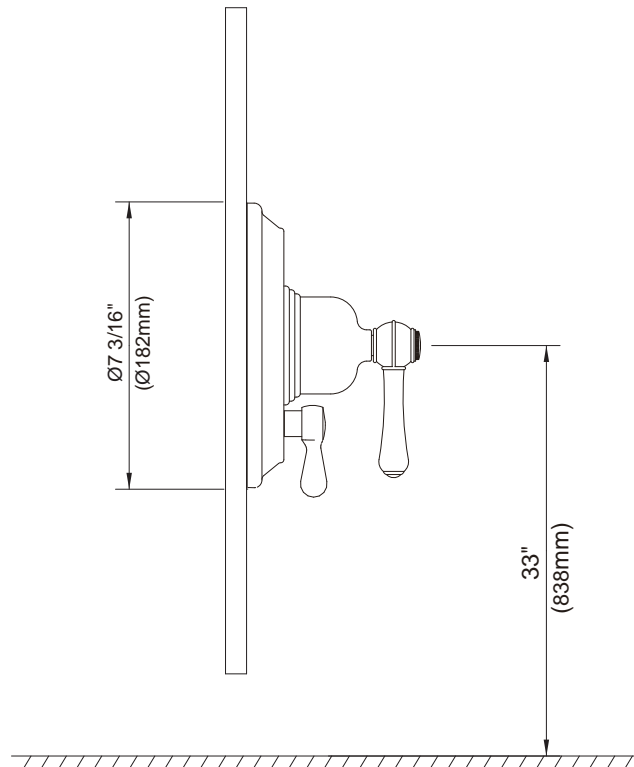

Submittal Information:

Job Name: _____

Location: _____

Contractor: _____

Contact #: _____