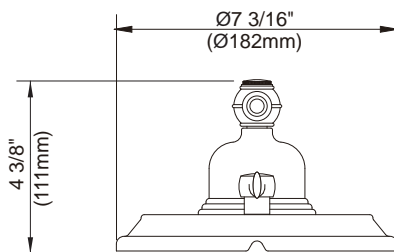

Submittal Information:

Job Name: _____

Location: _____

Contractor: _____

Contact #: _____