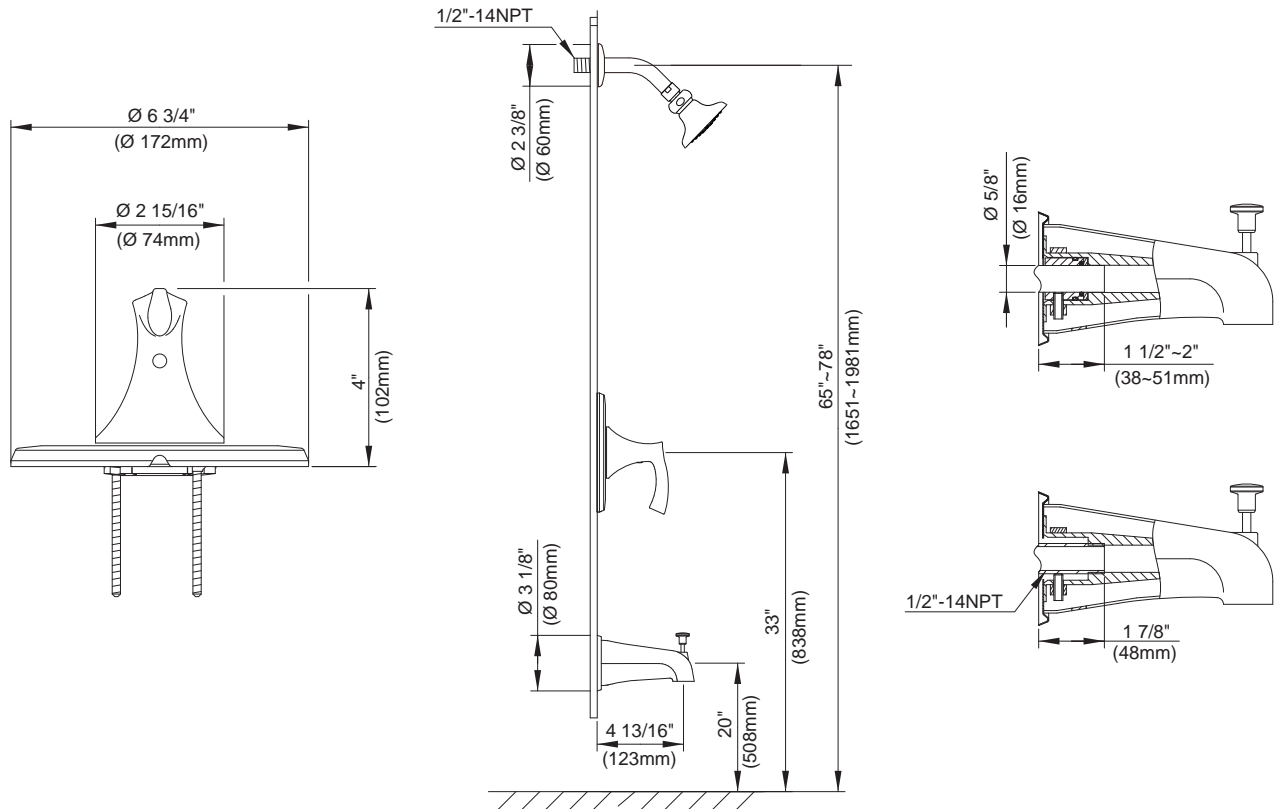

Submittal Information:

Job Name: _____
Contractor: _____

Location: _____
Contact #: _____