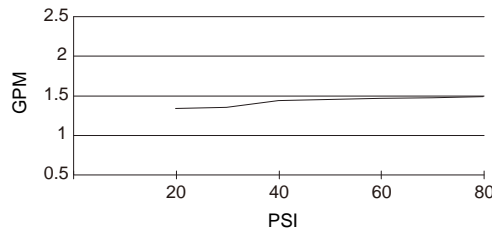

SPECIFICATIONS

ANTIOCH™ TRIM ONLY SINGLE HANDLE PRESSURE BALANCE TUB & SHOWER FAUCET

Model

D503022T (Tub & Shower trim)
D513522T (Shower only trim)

Description

- Mono Round 1F Showerhead D460051, 1.5GPM (5.7LPM) maximum flow rate @ 80 psi
- 6" brass showerarm
- Solid brass handle
- Diverter on spout
- Use with valve: D112000BT (w/ stops) or D115000BT (w/o stops) or D112500BT (w/ stops) or D115500BT (w/o stops)

Standards

- UPC/cUPC
- Energy Policy Act of 1992

- ASME A112.18.1M/ A112.18.1

- ADA Accessibility Guidelines for Buildings and Facilities - 4.27.4 Controls and Mechanisms

Warranty

Danze products are covered by a manufacturer's limited "lifetime" warranty for manufacturing defects.

Flow Rate

Finishes Available

- Chrome
- Other: Refer to Price List for additional finish