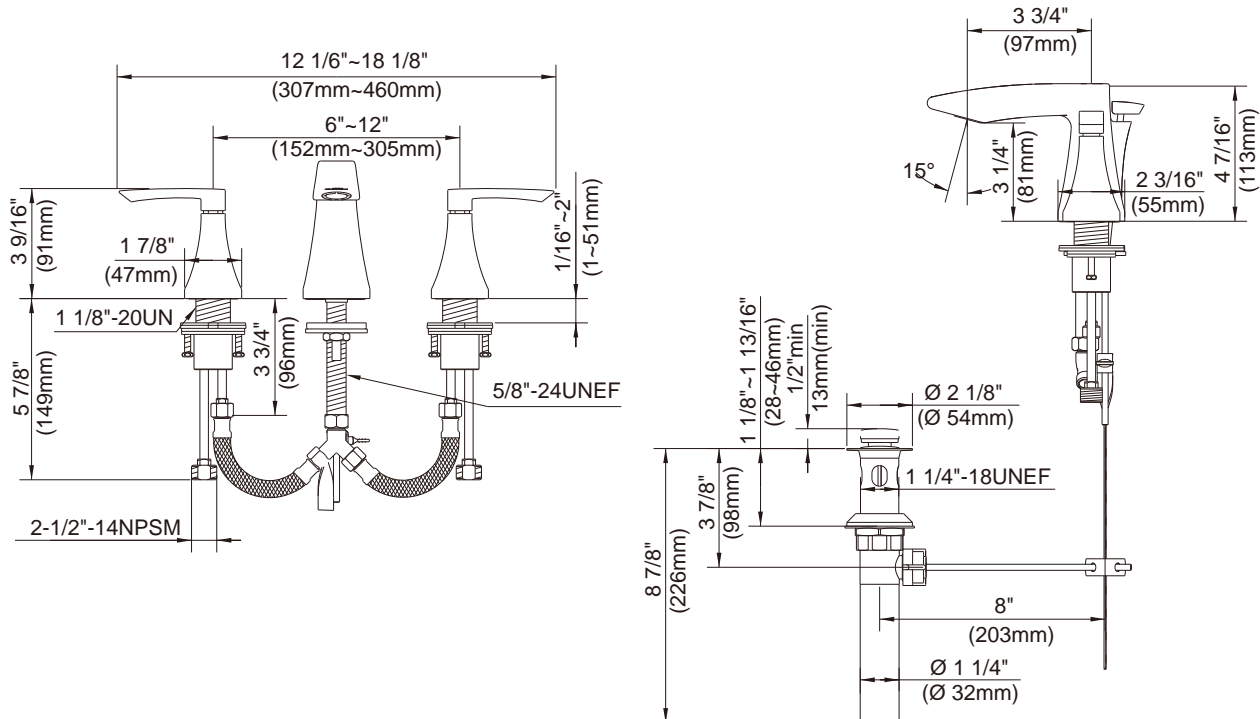

Warranty

Danze products are covered by a manufacturer's limited "lifetime" warranty for manufacturing defects.