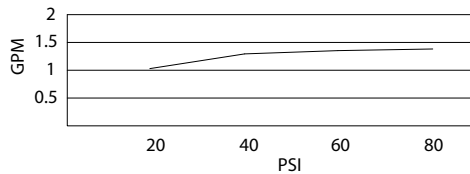

SPECIFICATIONS

LOGAN SQUARE™ TWO HANDLE WIDESPREAD LAVATORY FAUCET

Model

D304036

Description

- Ceramic disc cartridges
- Metal lever handles
- 3 3/4" high spout, 3 3/4" spout length
- 1.5GPM (5.7LPM) pressure compensating aerator @ 60 psi
- Widespread, 3 hole mount, 6" - 12" installation
- 50/50 pop up drain assembly

Flow Rate