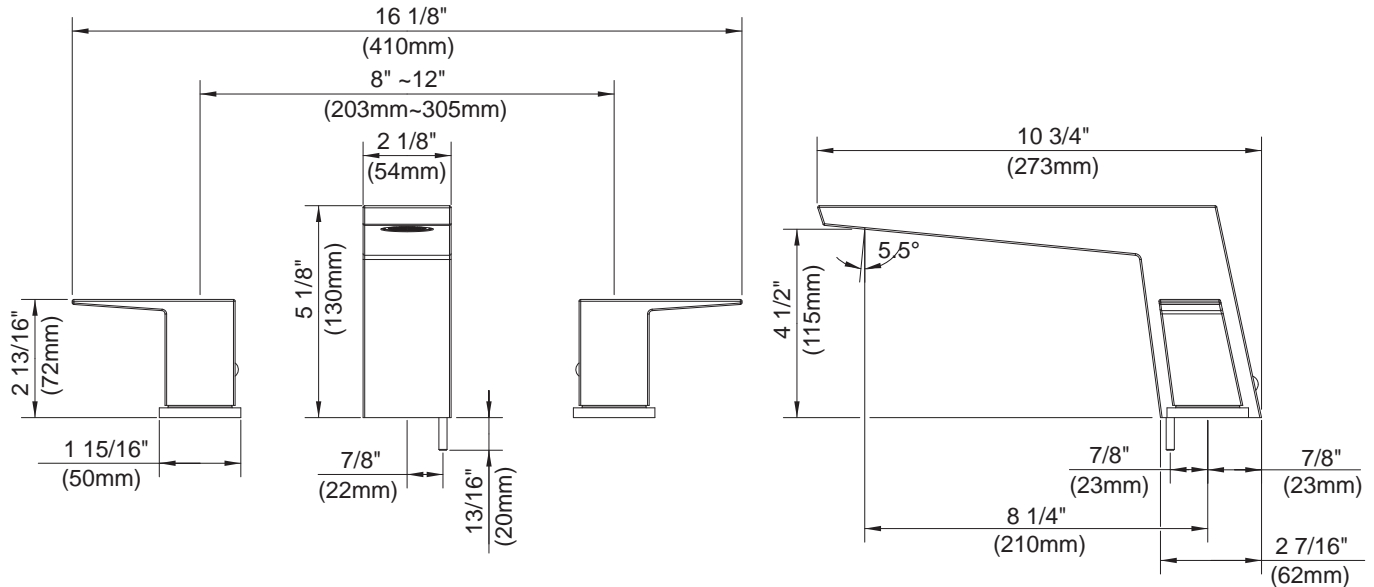

Submittal Information:

Job Name: _____

Location: _____

Contractor: _____

Contact #: _____