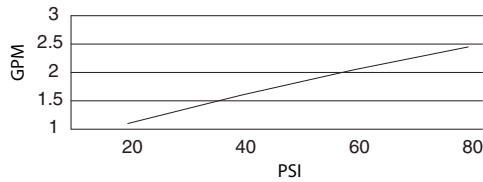

SPECIFICATIONS

OPULENCE™ TWO HANDLE KITCHEN FAUCET

Model

D404557 (Replaces D414067 series)

Description

- Ceramic disc valve
- 11" high spout, 9" spout length
- Matching brass spray
- 4 hole mount
- Bridge style faucet

Standards

- UPC/cUPC
- NSF 61-9
- Energy policy act of 1992

- ASME A112.18.1

- CSA B125

- Meets CA AB-1953

Less than 0.25% lead content

Warranty

Danze products are covered by a manufacturer's limited "lifetime" warranty for manufacturing defects.

Flow Rate

Finishes Available

- Chrome
- Other: Refer to Price List for additional finish