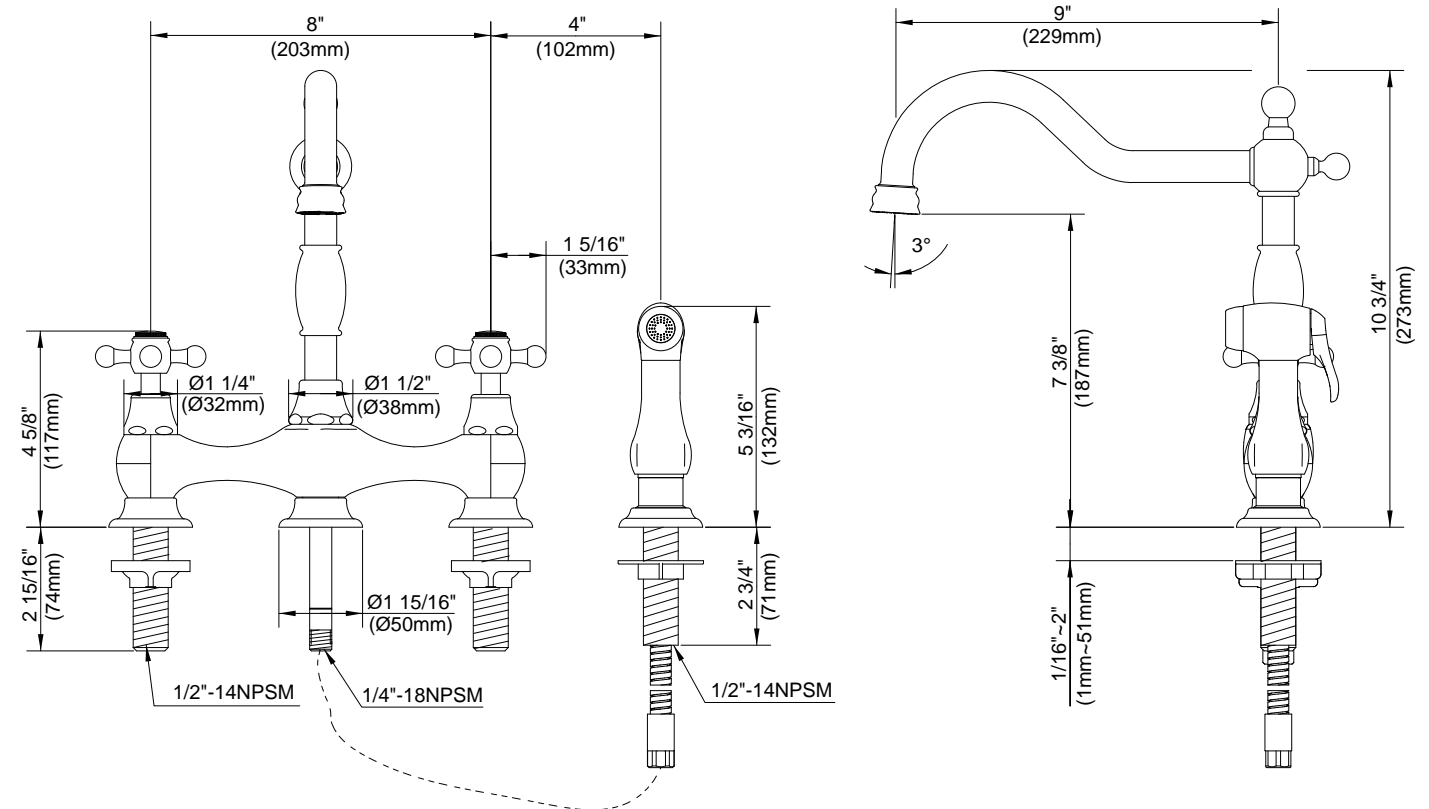

Submittal Information:

Job Name: _____
Contractor: _____

Location: _____
Contact #: _____