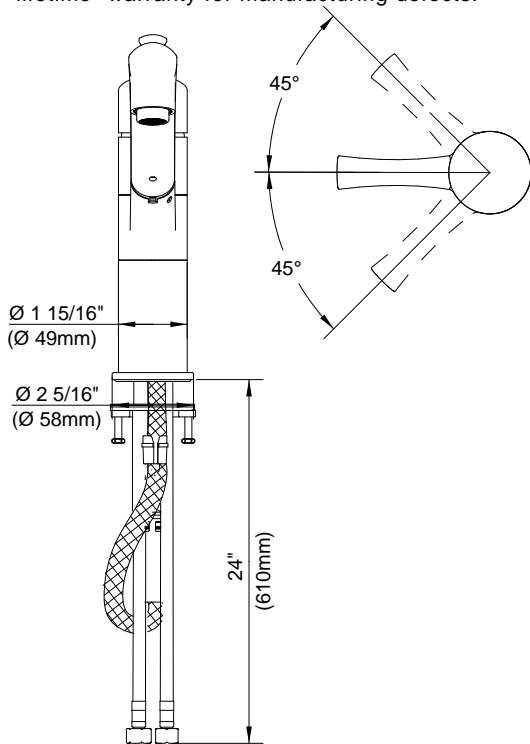

Submittal Information:

Job Name: _____
Contractor: _____

Location: _____
Contact #: _____