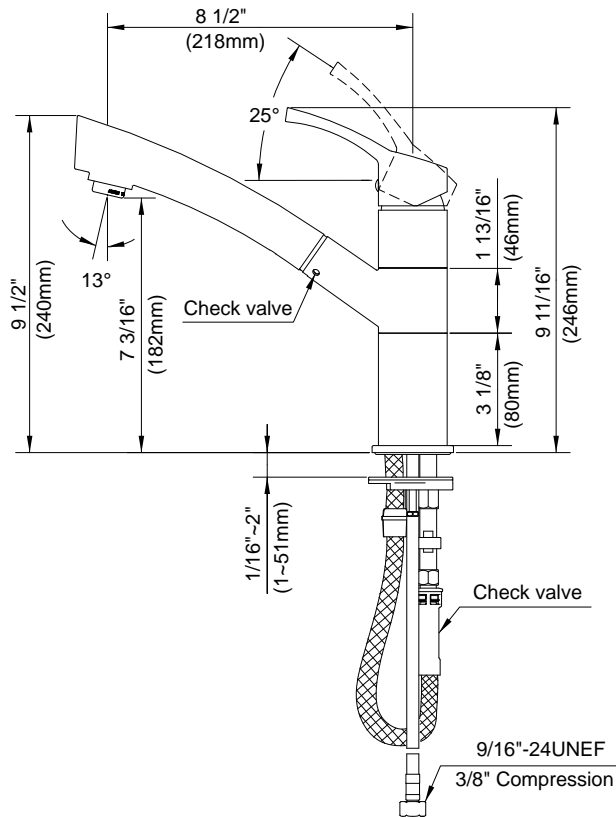

Submittal Information:

Job Name: _____
Contractor: _____

Location: _____
Contact #: _____