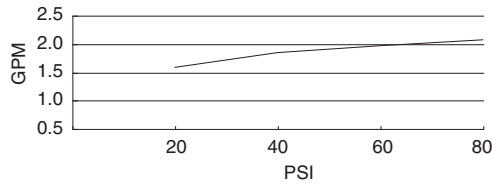

SPECIFICATIONS

LIME LIGHT™ SINGLE HANDLE PULL-OUT KITCHEN FAUCET

Model

DH450277

Description

- Traditional styling
- Ceramic disc valve
- 1 or 3 hole installation
- 120 degree swivel spout
- Aerated stream
- Quiet running hose with spring retraction
- 9 1/2" spout height, 8 1/2" spout length
- A112.18.1M, 2.2 gpm (8.3 LPM) maximum flow rate @ 60 psi

Standards

- NSF 61-9
- Energy Policy Act of 1992

NSF/ANSI 372

- ASME A112.18.1M/A112.18.1
- NSF/ANSI 372

- ADA Accessibility Guidelines for Buildings and Facilities - 4.27.4 Controls and Mechanisms

Warranty

Danze products are covered by a manufacturer's limited "lifetime" warranty for manufacturing defects.

Flow Rate

Finishes Available

- Chrome
- Stainless Steel