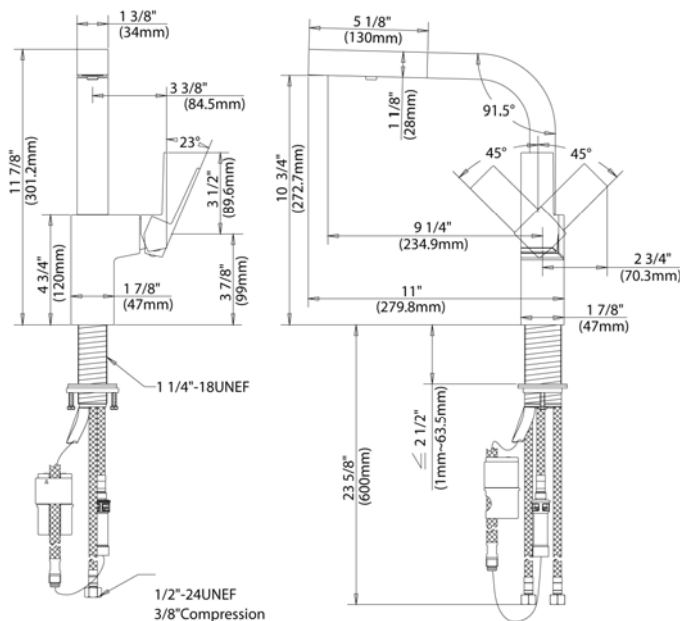

Submittal Information:

Job Name: _____

Location: _____

Contractor: _____

Contact #: _____