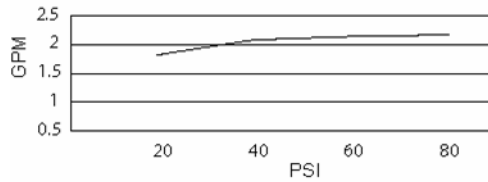

Flow Rate

Finishes Available

- Chrome
- Other: Refer to Price List for additional finish