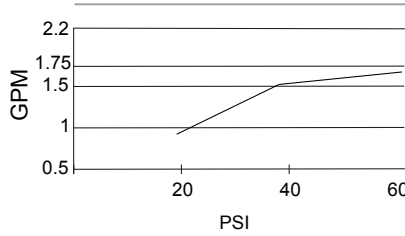

SPECIFICATIONS

PRINCE™ SINGLE HANDLE PULL-OUT KITCHEN FAUCET

Model

D455510

Description

- Ceramic disc valve
- 7" high spout, 8 1/2" spout length
- 360 degree swivel spout
- Dual flow pattern
- Hose extension reach 16"
- Spring loaded pull down hose retraction system
- Metal lever handle
- Single hole mount with optional deck plate DA607955
- 1.75gpm (6.6L/min) max Aeration/2.2gpm (8.3L/min) max Spray @60psi
- Meets CEC Requirement

Aeration Flow Rate

Standards

NSF/ANSI 372

• NSF/ANSI 372

MEETS ASME A112.18.1M/A112.18.1

• ASME A112.18.1M/A112.18.1

• ADA Accessibility Guidelines for Buildings and Facilities - 309.4 Operation for Operable Parts