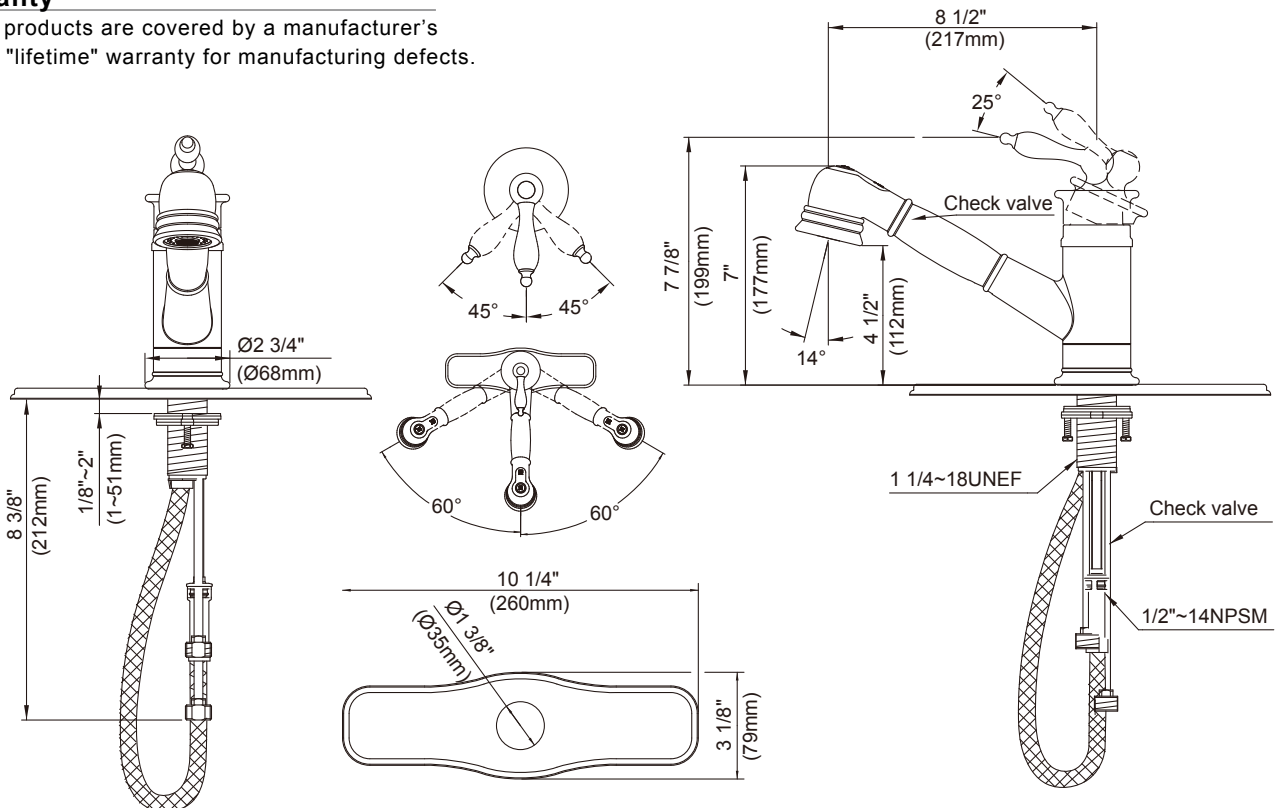

Warranty

Danze products are covered by a manufacturer's limited "lifetime" warranty for manufacturing defects.