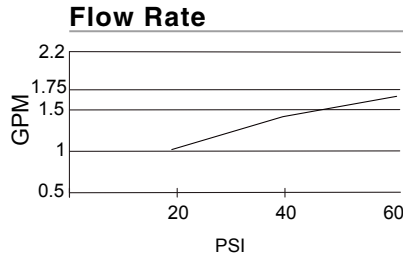

SPECIFICATIONS

MELROSE™ SINGLE HANDLE PULL-OUT KITCHEN FAUCET

Model

D455512

Description

- Ceramic disc valve
- 7 3/4" high spout, 6 3/4" spout length
- 2 function spray/aerated stream
- Includes brass soap/lotion dispenser
- Quiet running hose with spring retraction
- 2 hole mount with optional deck plate
- 1.75gpm (6.6L/min) maximum flow rate @60 psi
- Meets CEC Requirement

Standards

NSF/ANSI 372

- NSF/ANSI 372

MEETS ASME A112.18.1M/A112.18.1

- ASME A112.18.1M/A112.18.1

- ADA Accessibility Guidelines for Buildings and Facilities - 309.4 Operation for Operable Parts

Warranty

Danze products are covered by a manufacturer's limited "lifetime" warranty for manufacturing defects.

Finishes Available

- Chrome
- Other: Refer to Price List for additional finish