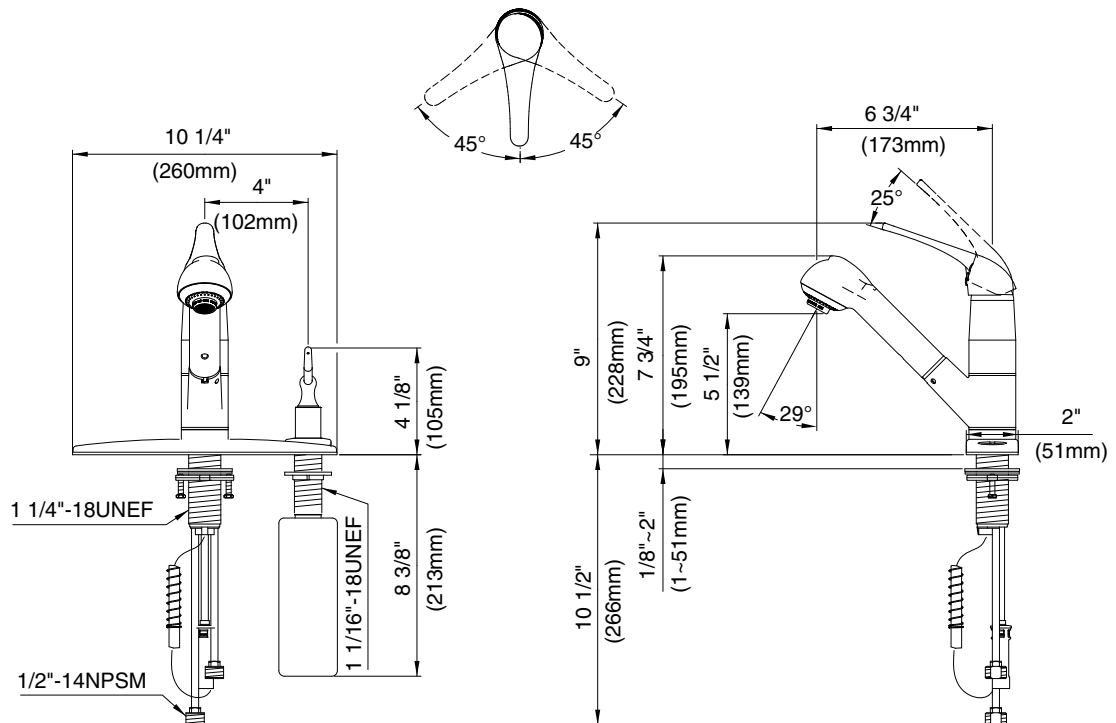

Submittal Information:

Job Name: _____
Contractor: _____

Location: _____
Contact #: _____