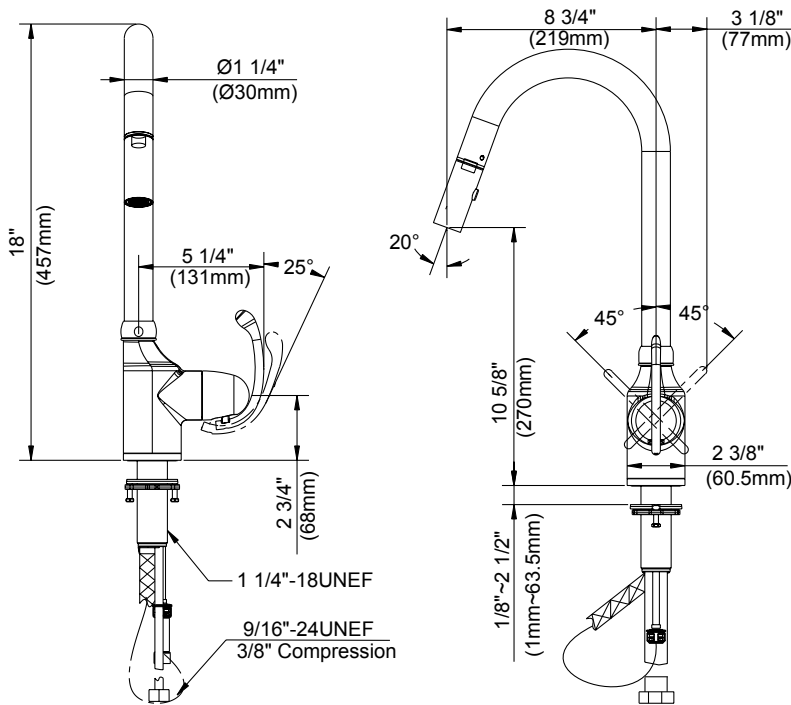

SPECIFICATIONS

ANU™ SINGLE HANDLE PULL-DOWN KITCHEN FAUCET

Model

D457121

Description

- Ceramic disc cartridge
- 18" high swivel spout, 8 3/4" spout length
- 2 function spray/aerated stream
- SnapBack™ retraction system with Grip Lock™ weight
- 8" deck plate DA665051 sold separately for single hole mounting
- 1.75gpm (6.6L/min) max Aeration/2.2gpm (8.3L/min) max Spray @60psi
- Meets CEC Requirement

Aeration Flow Rate

Finishes Available

- Chrome
- Other: Refer to Price List for additional finish

8" Deck Plate DA665051 Sold Separately

Submittal Information:

Job Name: _____
 Contractor: _____

Location: _____
 Contact #: _____