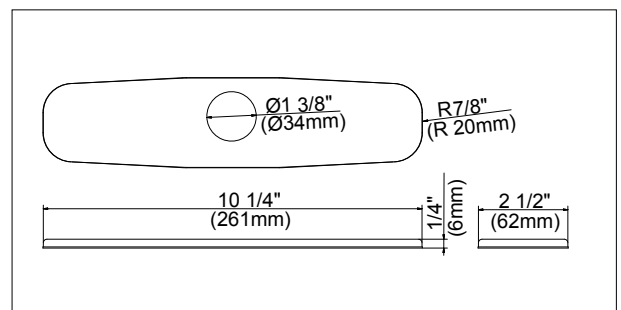

SPECIFICATIONS

ANU™ SINGLE HANDLE PULL-DOWN KITCHEN FAUCET

Model

D457121

Description

- Ceramic disc cartridge
- 18" high swivel spout, 8 3/4" spout length
- 2 function spray/aerated stream
- SnapBack™ retraction system with Grip Lock™ weight
- 8" deck plate DA665051 sold separately for single hole mounting
- 1.75gpm (6.6L/min) max Aeration/2.2gpm (8.3L/min) max Spray @60psi
- Meets CEC Requirement

Aeration Flow Rate

Finishes Available

- Chrome
- Other: Refer to Price List for additional finish

8" Deck Plate DA665051 Sold Separately

Submittal Information:

Job Name: _____
 Contractor: _____

Location: _____
 Contact #: _____