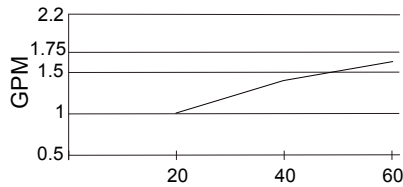

Aeration Flow Rate

Finishes Available

- Chrome
- Other: Refer to Price List for additional finish

8" Deck Plate DA665051 Sold Separately

Submittal Information:

Job Name: _____
 Contractor: _____

Location: _____
 Contact #: _____